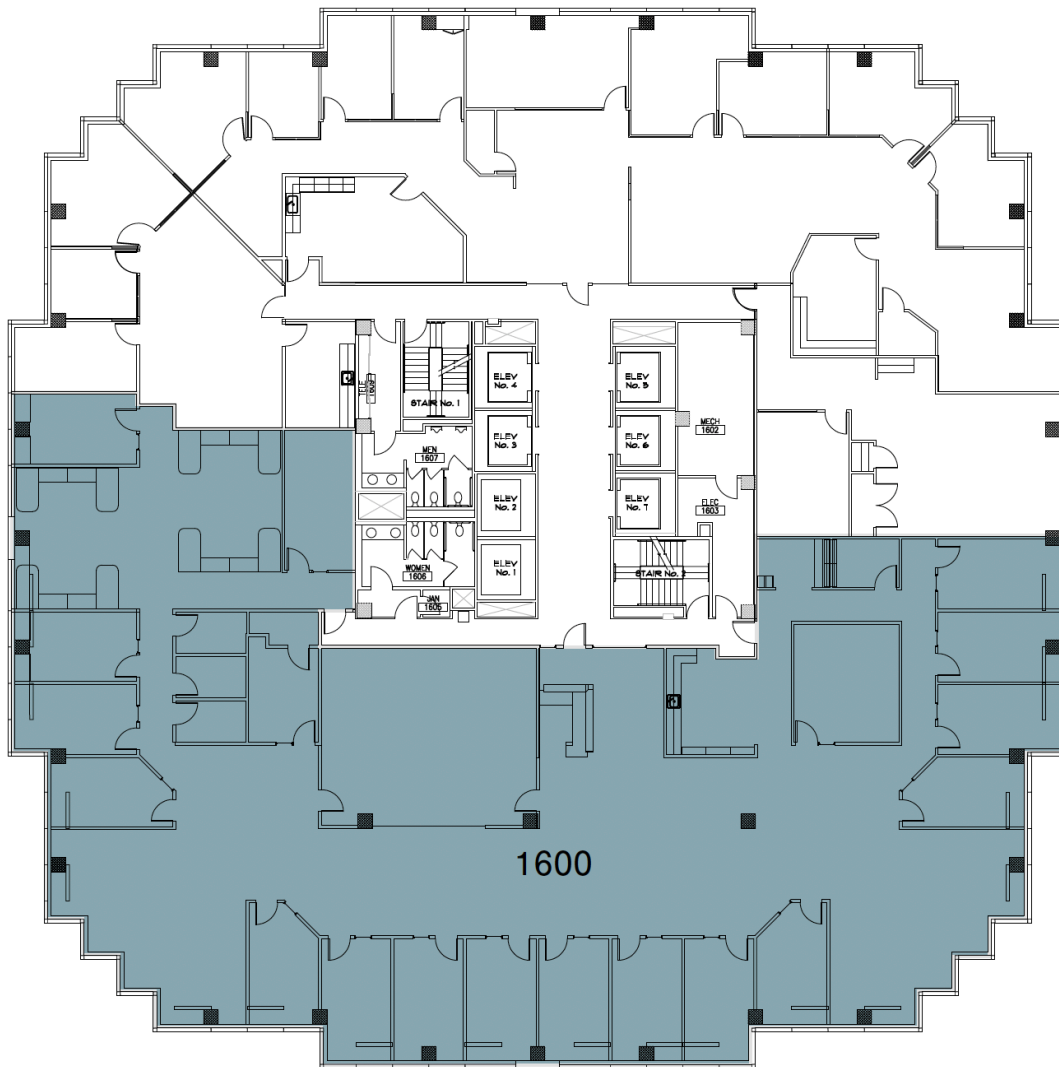

KOIN TOWER

SCAN TO VIEW

KOIN VIDEO

NORTH

SW 3RD AVE.

SW CLAY ST.

FLOOR NO. *16* SQUARE FEET *11,623* SUITE NUMBER *1600*

KOIN TOWER