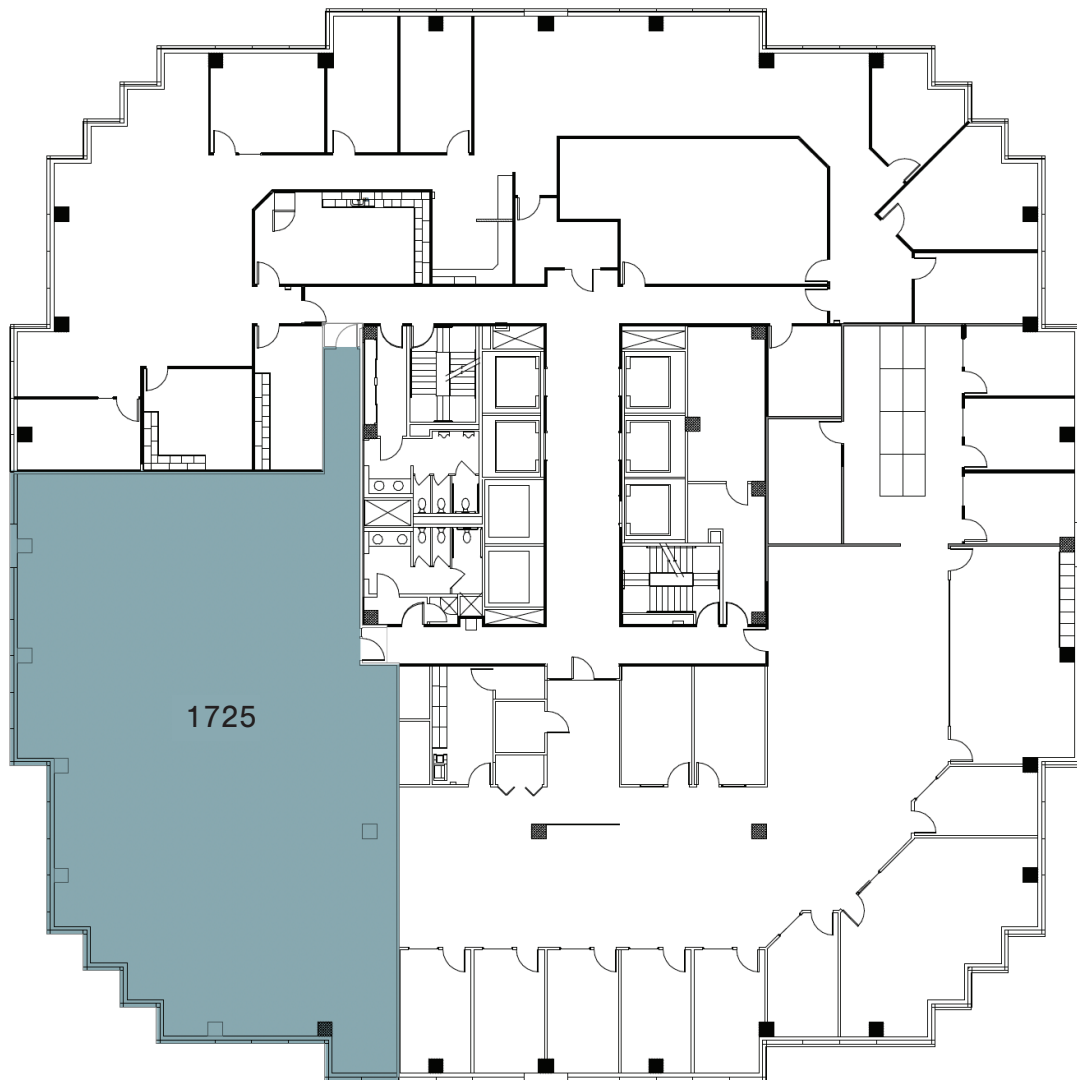

# KOIN TOWER

SCAN TO VIEW

KOIN VIDEO

NORTH

SW 3RD AVE.

SW CLAY ST.

FLOOR NO. *17*    SQUARE FEET *4,549*    SUITE NUMBER *1725*