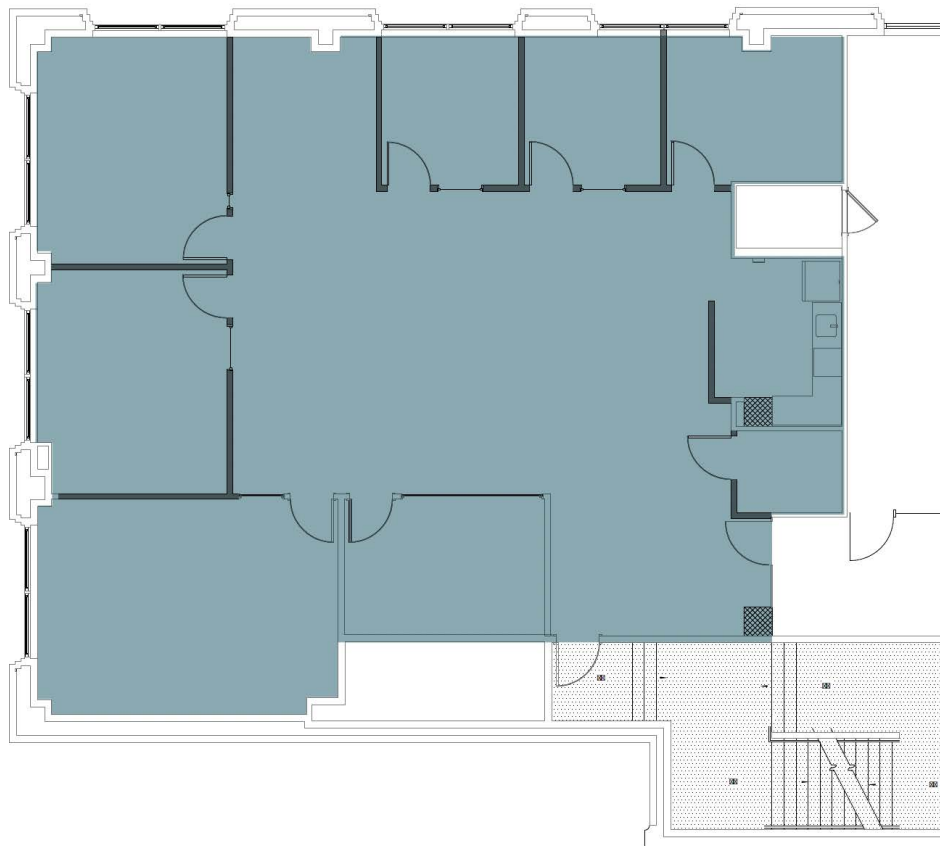

# KOIN TOWER

SCAN TO VIEW

KOIN VIDEO

NORTH

SW 3RD AVE.

SW CLAY ST.

FLOOR NO. 2    SQUARE FEET *3,017*    SUITE NUMBER *200\**

*\*available 7/1/24*