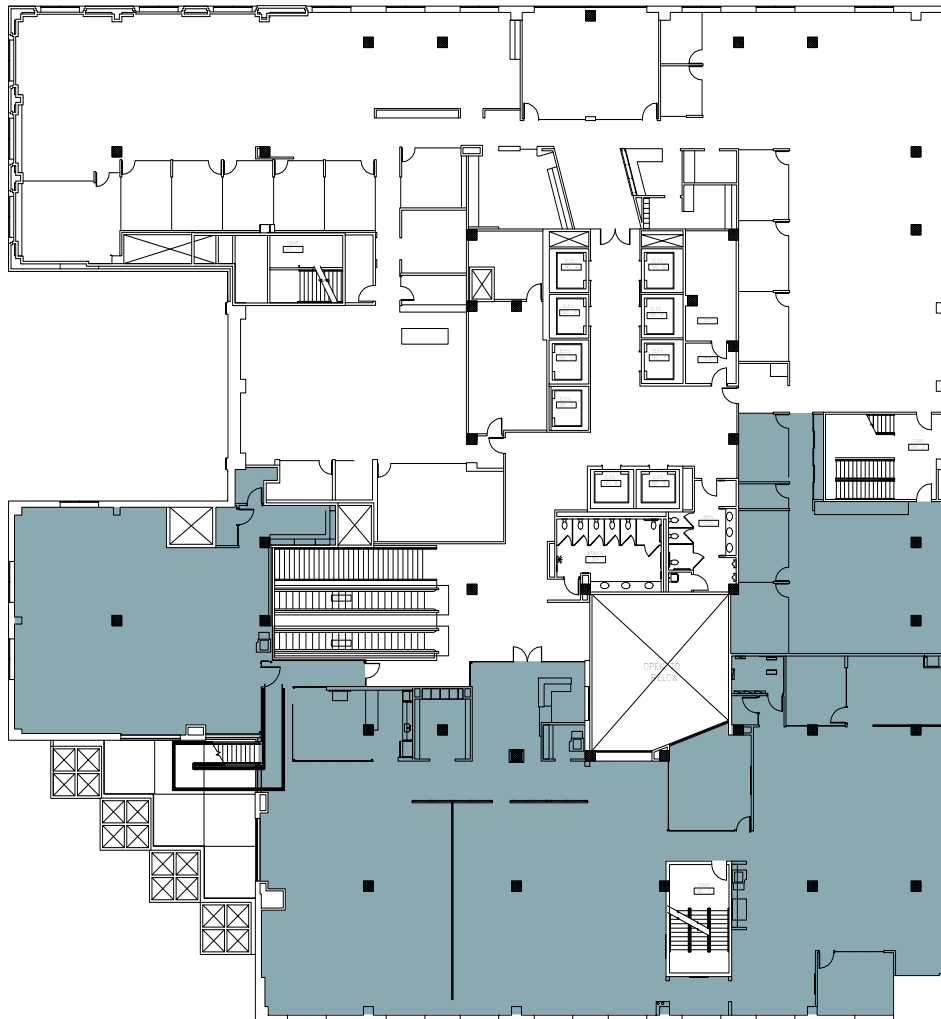

KOIN TOWER

SCAN TO VIEW

KOIN VIDEO

NORTH

SW 3RD AVE.

SW CLAY ST.

FLOOR NO. 3 SQUARE FEET 15,444 SUITE NUMBER 350

KOIN TOWER