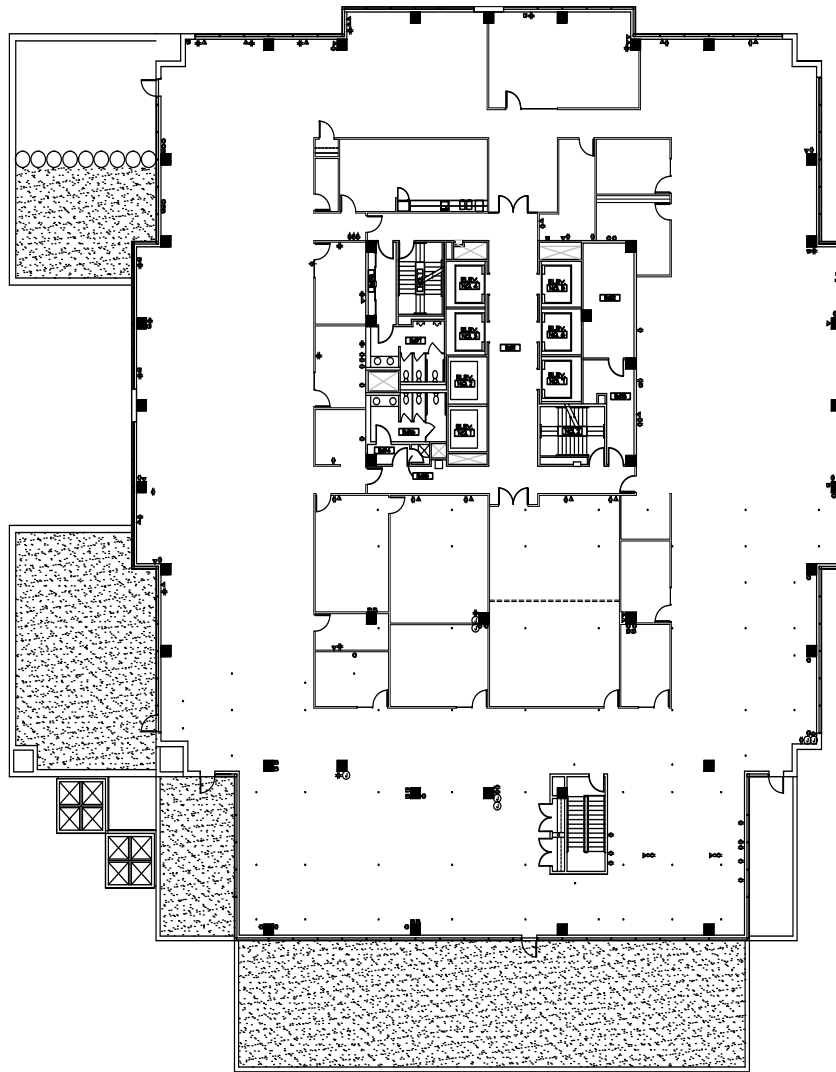

KOIN TOWER

SCAN TO VIEW

KOIN VIDEO

NORTH

SW 3RD AVE.

SW CLAY ST.

FLOOR NO. 5 SQUARE FEET 27,201 SUITE NUMBER 500

KOIN TOWER