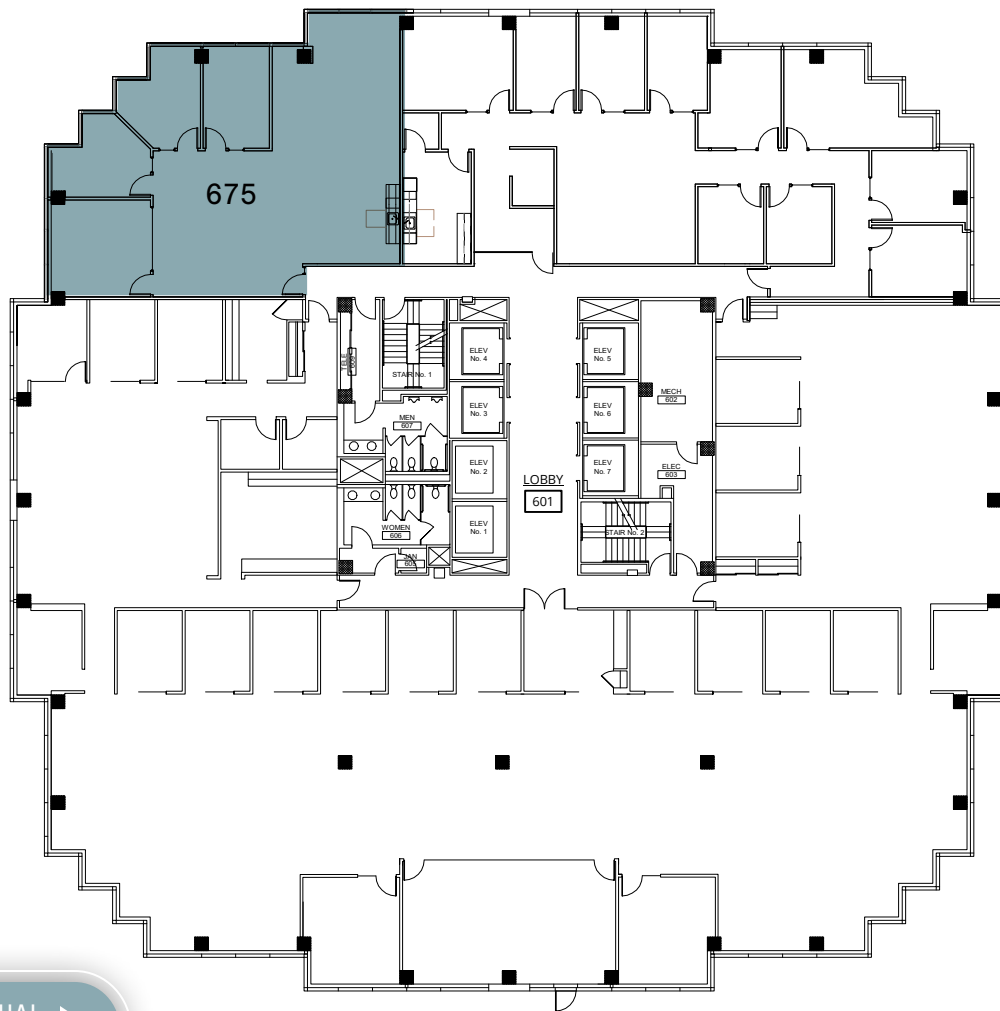

KOIN TOWER

SCAN TO VIEW

KOIN VIDEO

NORTH

SW 3RD AVE.

SW CLAY ST.

FLOOR NO. 6 SQUARE FEET 2,218 SUITE NUMBER 675

KOIN TOWER