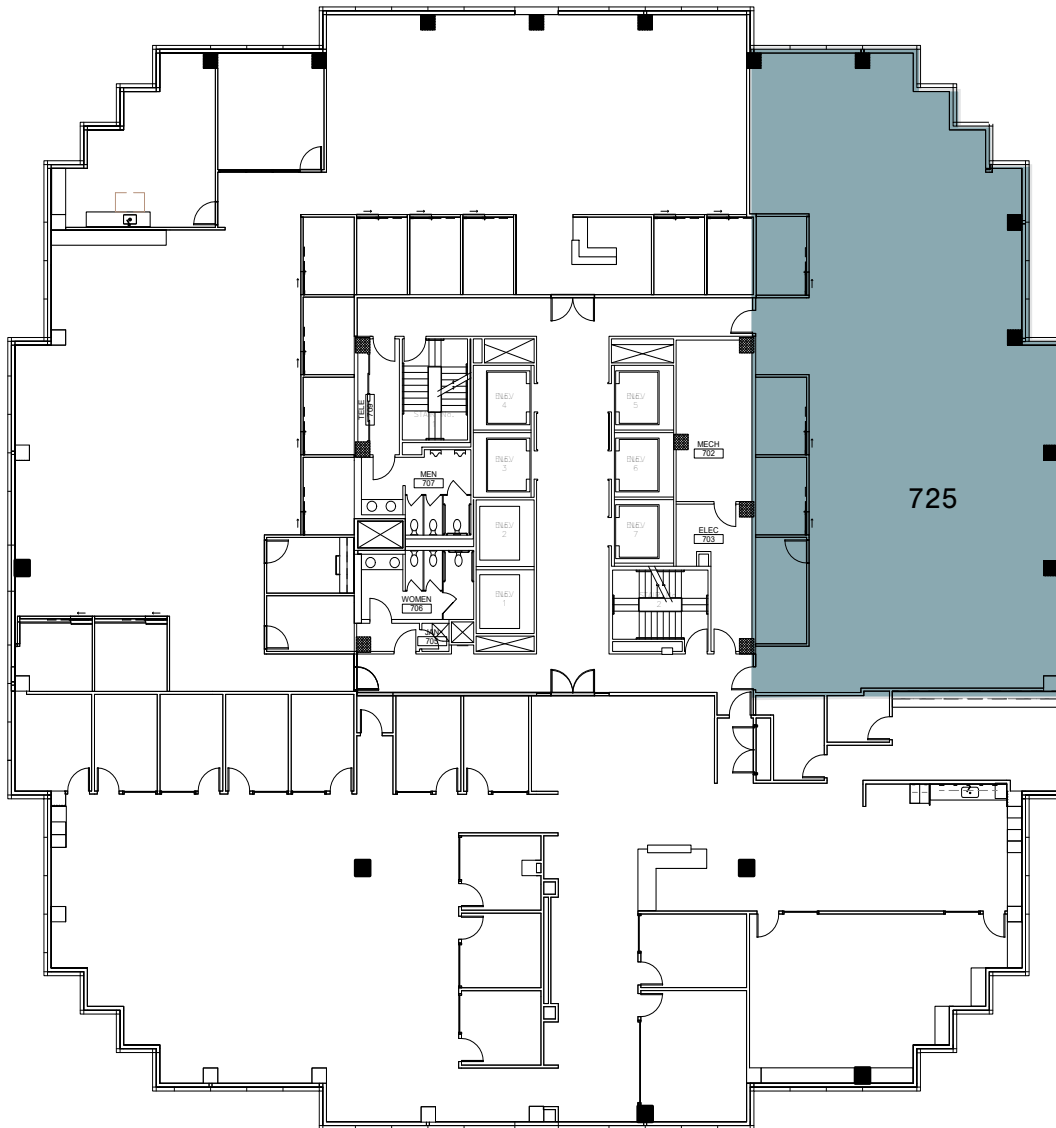

KOIN TOWER

SCAN TO VIEW

KOIN VIDEO

NORTH

SW 3RD AVE.

SW CLAY ST.

FLOOR NO. 7 SQUARE FEET 4,120 SUITE NUMBER 725

KOIN TOWER