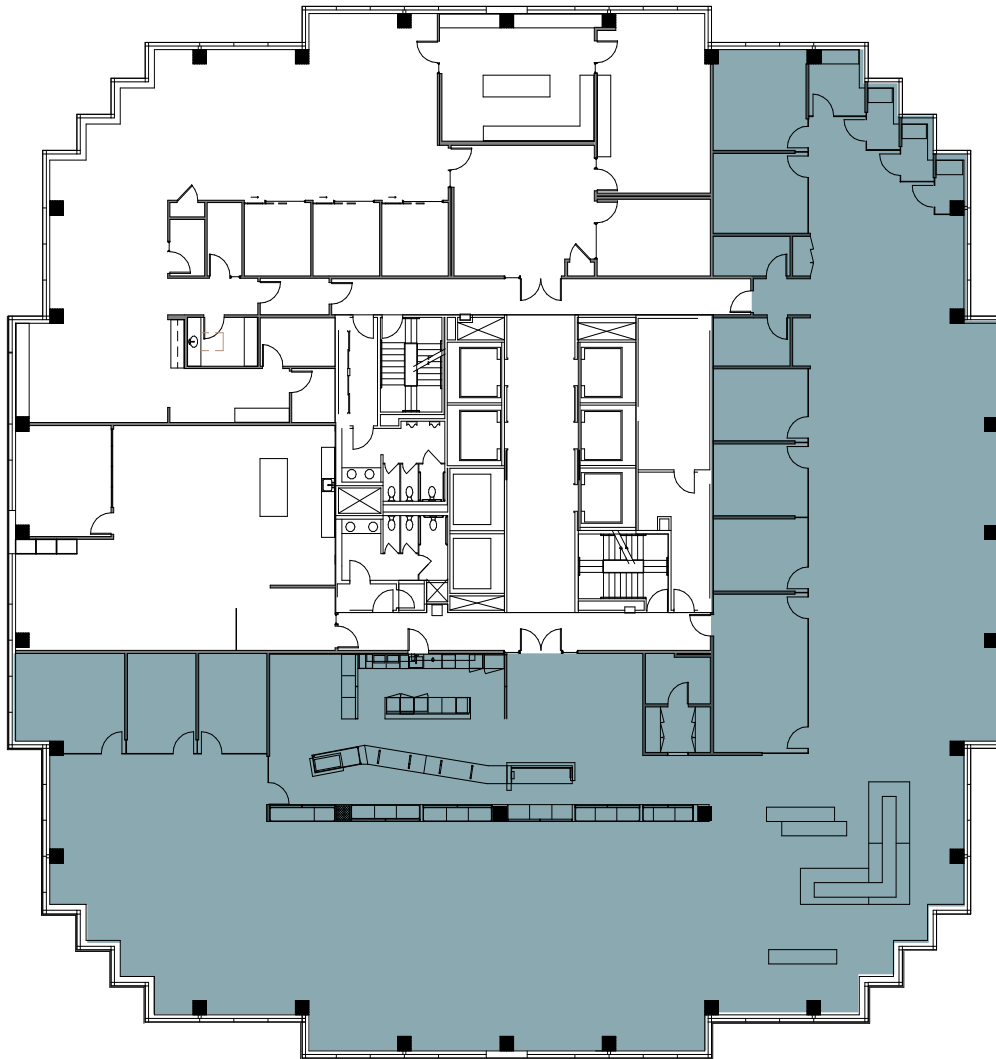

KOIN TOWER

SCAN TO VIEW

KOIN VIDEO

NORTH

SW 3RD AVE.

SW CLAY ST.

FLOOR NO. 8 SQUARE FEET *12,747* SUITE NUMBER *800*

KOIN TOWER