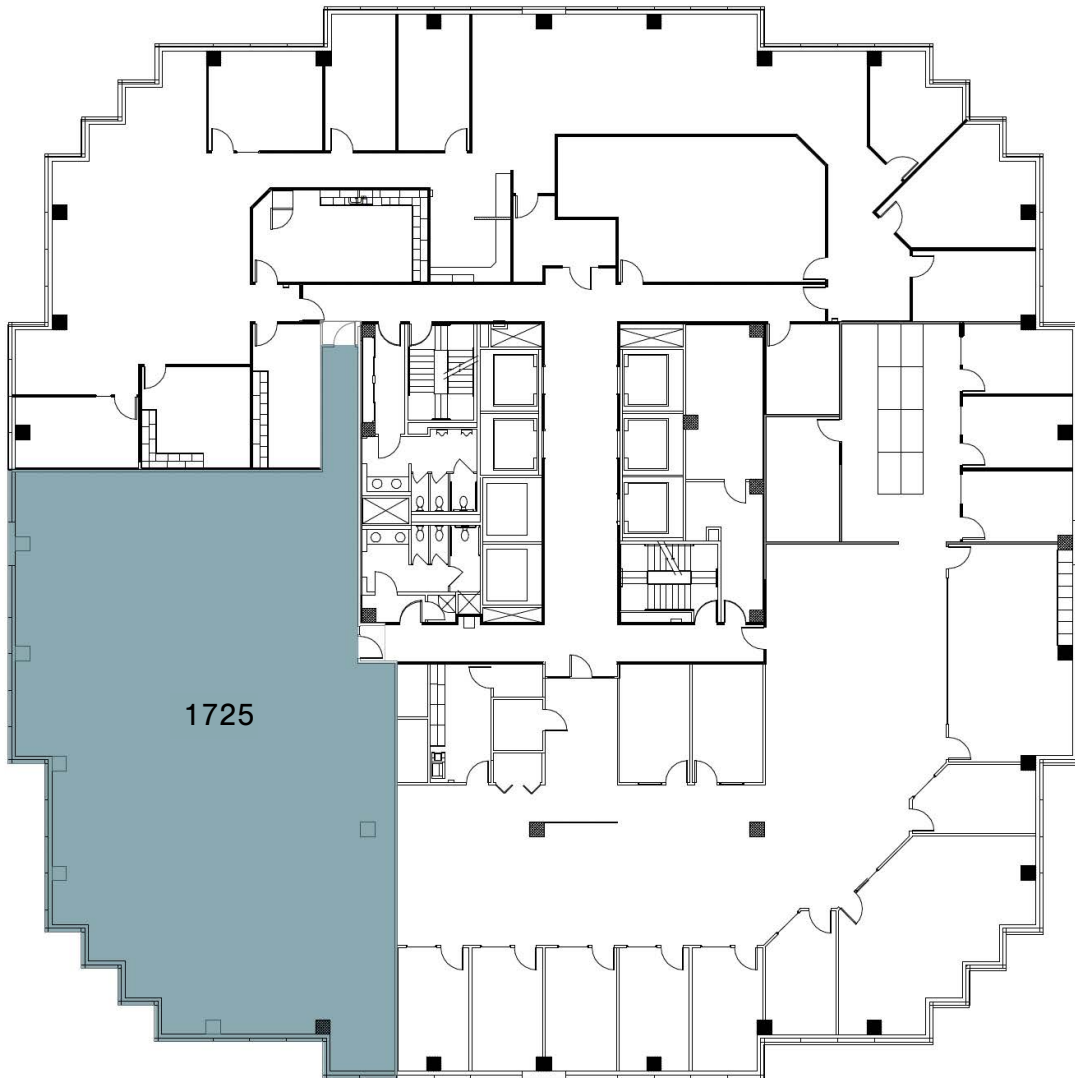

# KOIN TOWER

SCAN TO VIEW

KOIN VIDEO

NORTH

SW 3RD AVE.

SW CLAY ST.

FLOOR NO. *17*    SQUARE FEET *4,549*    SUITE NUMBER *1725*