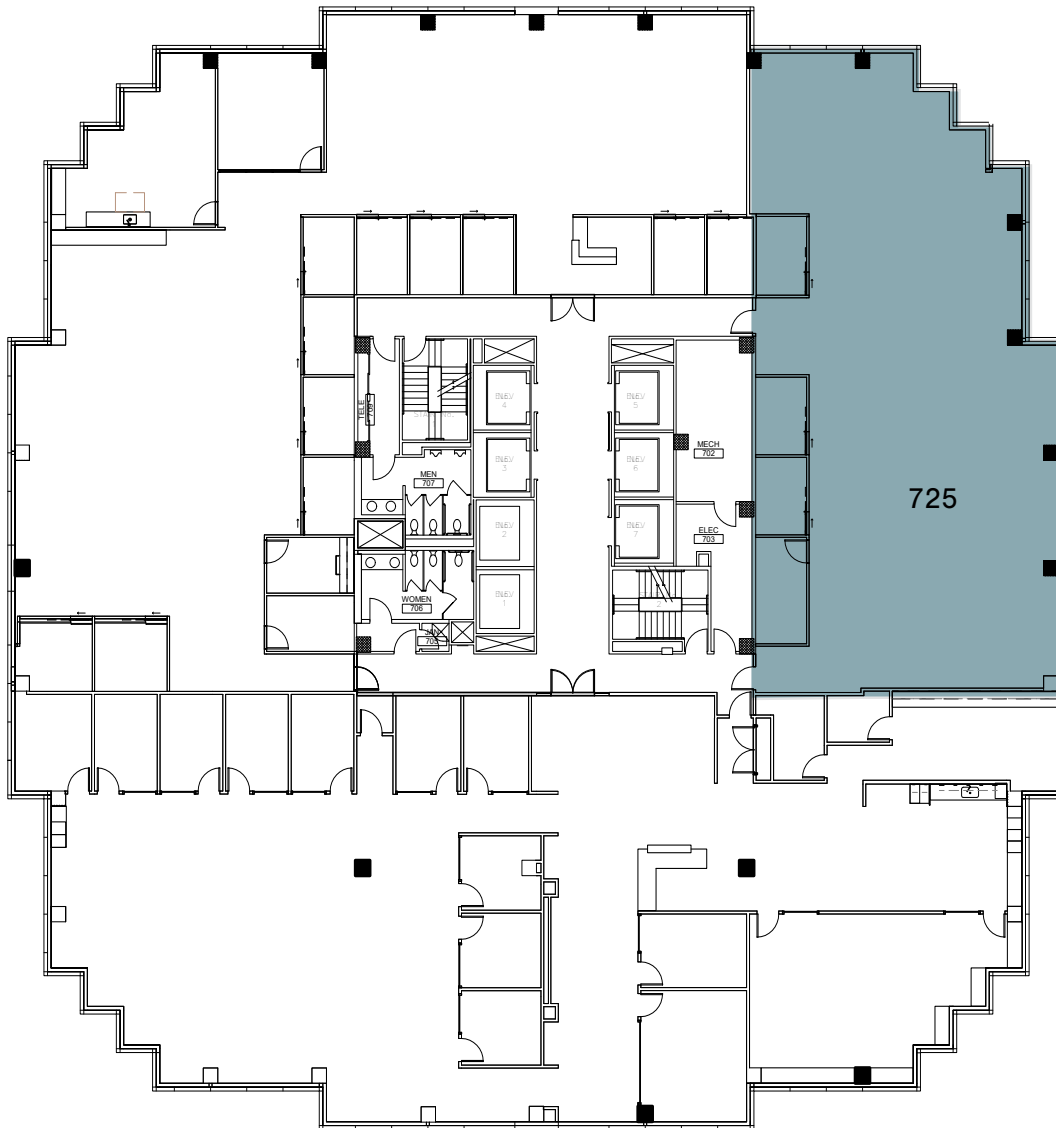

# KOIN TOWER

SCAN TO VIEW

KOIN VIDEO

NORTH

SW 3RD AVE.

SW CLAY ST.

FLOOR NO. 7    SQUARE FEET 4,120    SUITE NUMBER 725