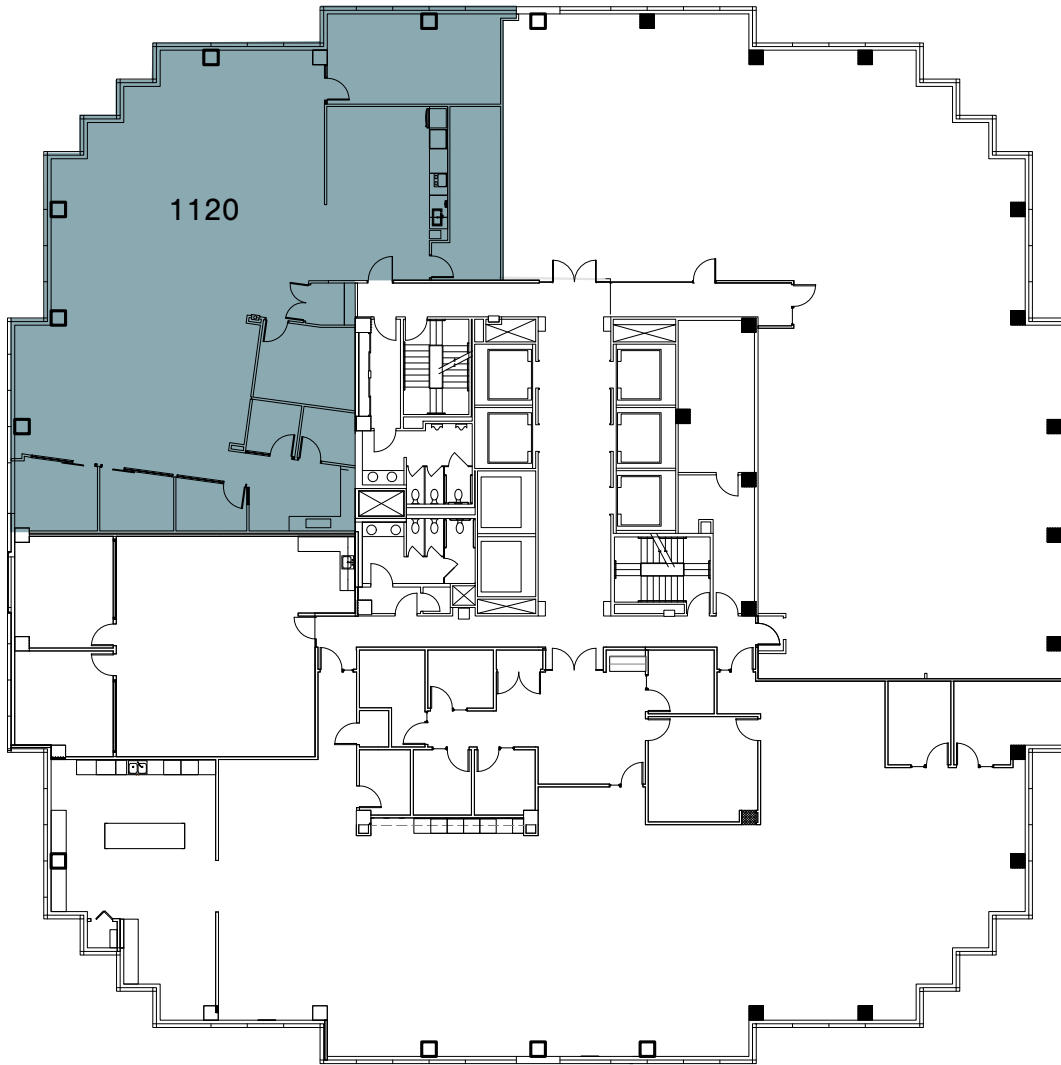

# KOIN TOWER

SCAN TO VIEW

KOIN VIDEO

NORTH

SW 3RD AVE.

SW CLAY ST.

FLOOR NO. *11*    SQUARE FEET *4,520*    SUITE NUMBER *1120*