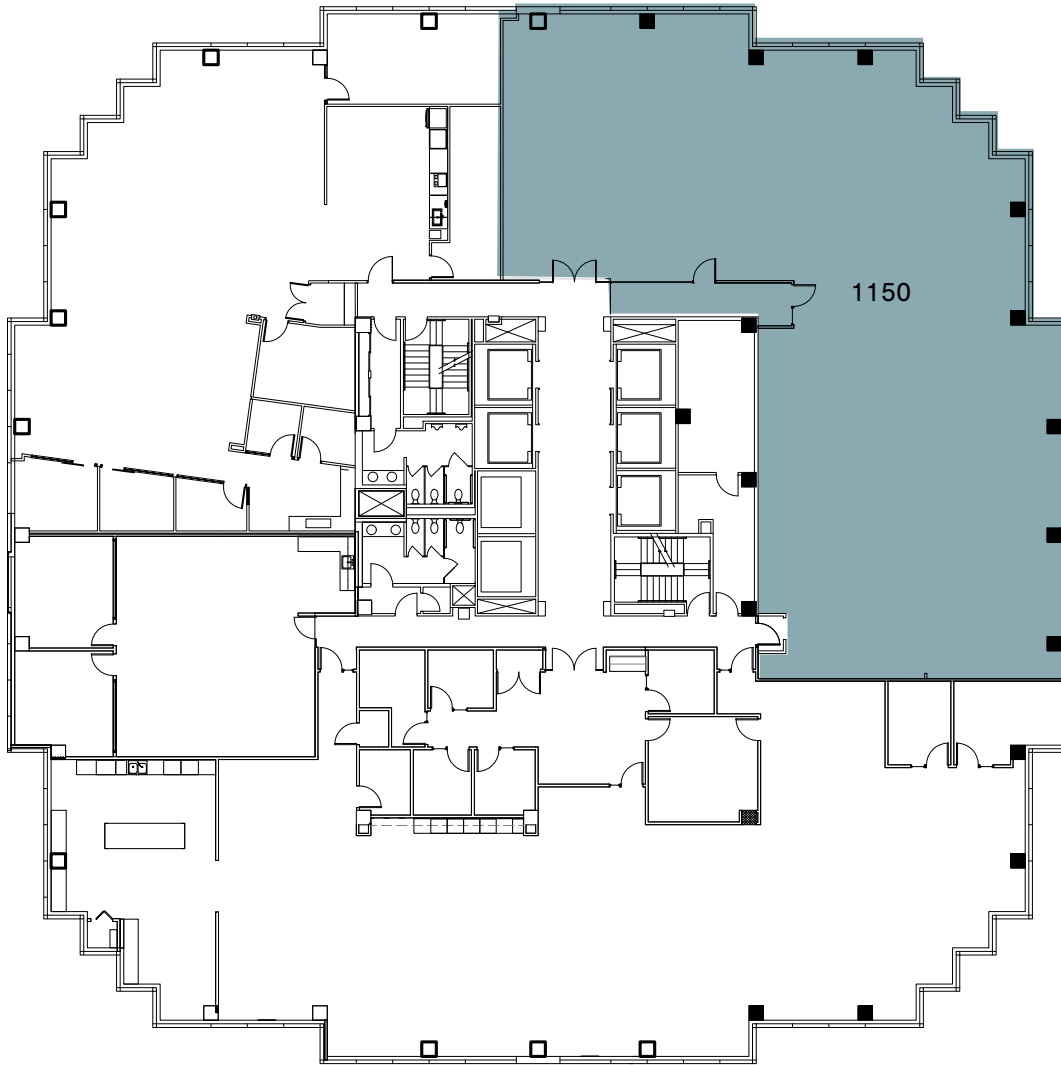

# KOIN TOWER

SCAN TO VIEW

KOIN VIDEO

NORTH

SW 3RD AVE.

SW CLAY ST.

FLOOR NO. *11*    SQUARE FEET *5,901*    SUITE NUMBER *1150*