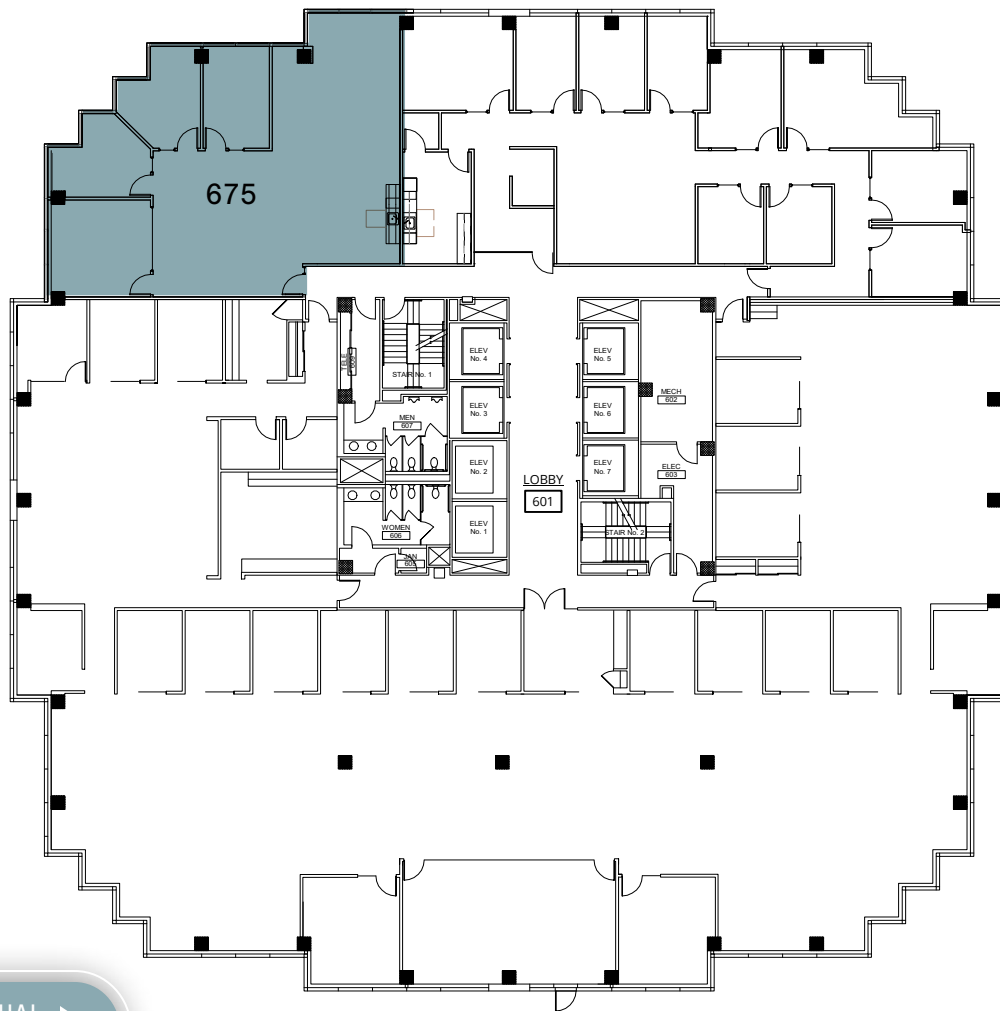

# KOIN TOWER

SCAN TO VIEW

KOIN VIDEO

NORTH

SW 3RD AVE.

SW CLAY ST.

FLOOR NO. 6    SQUARE FEET 2,218    SUITE NUMBER 675