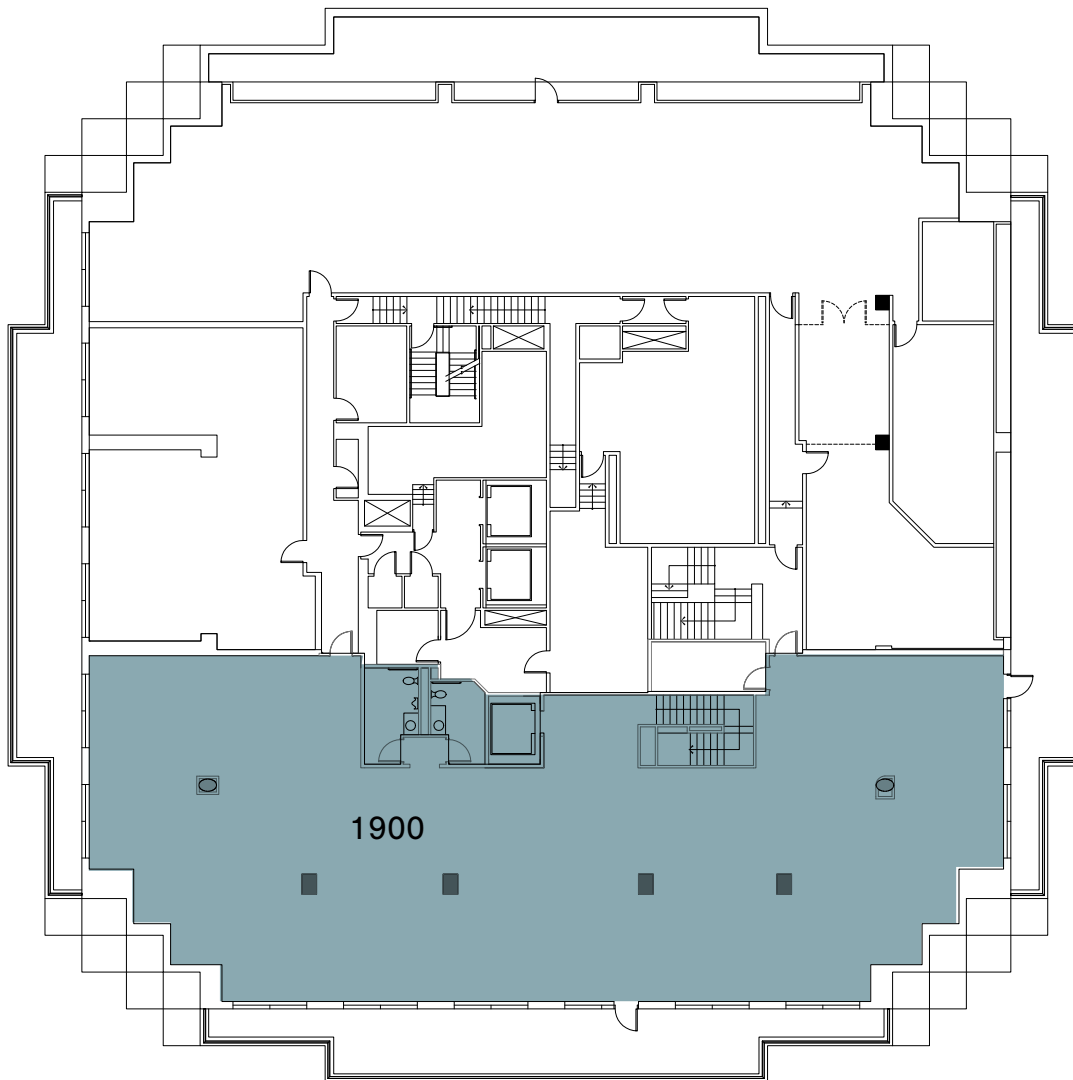

# KOIN TOWER

SCAN TO VIEW

KOIN VIDEO

NORTH

SW 3RD AVE.

SW CLAY ST.

FLOOR NO. *19*    SQUARE FEET *6,489*    SUITE NUMBER *1900*