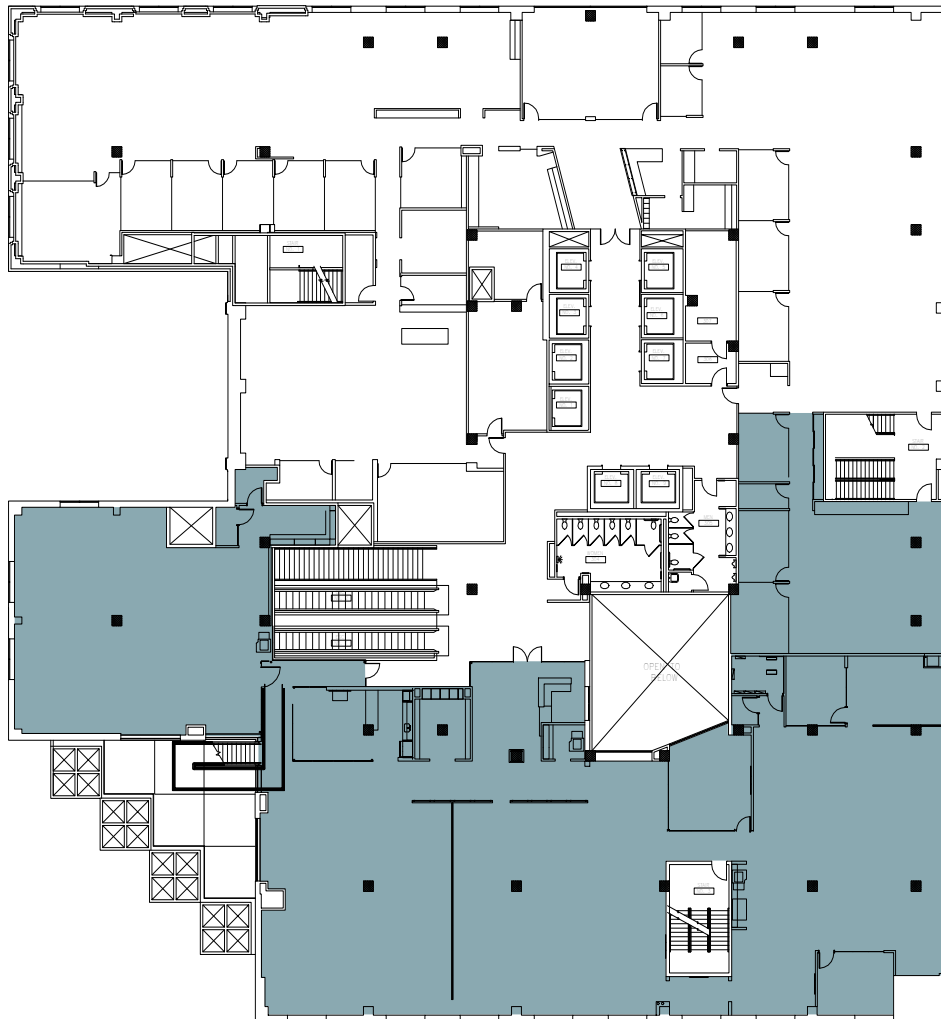

# KOIN TOWER

SCAN TO VIEW

KOIN VIDEO

NORTH

SW 3RD AVE.

SW CLAY ST.

FLOOR NO. 3    SQUARE FEET *15,444*    SUITE NUMBER *350*