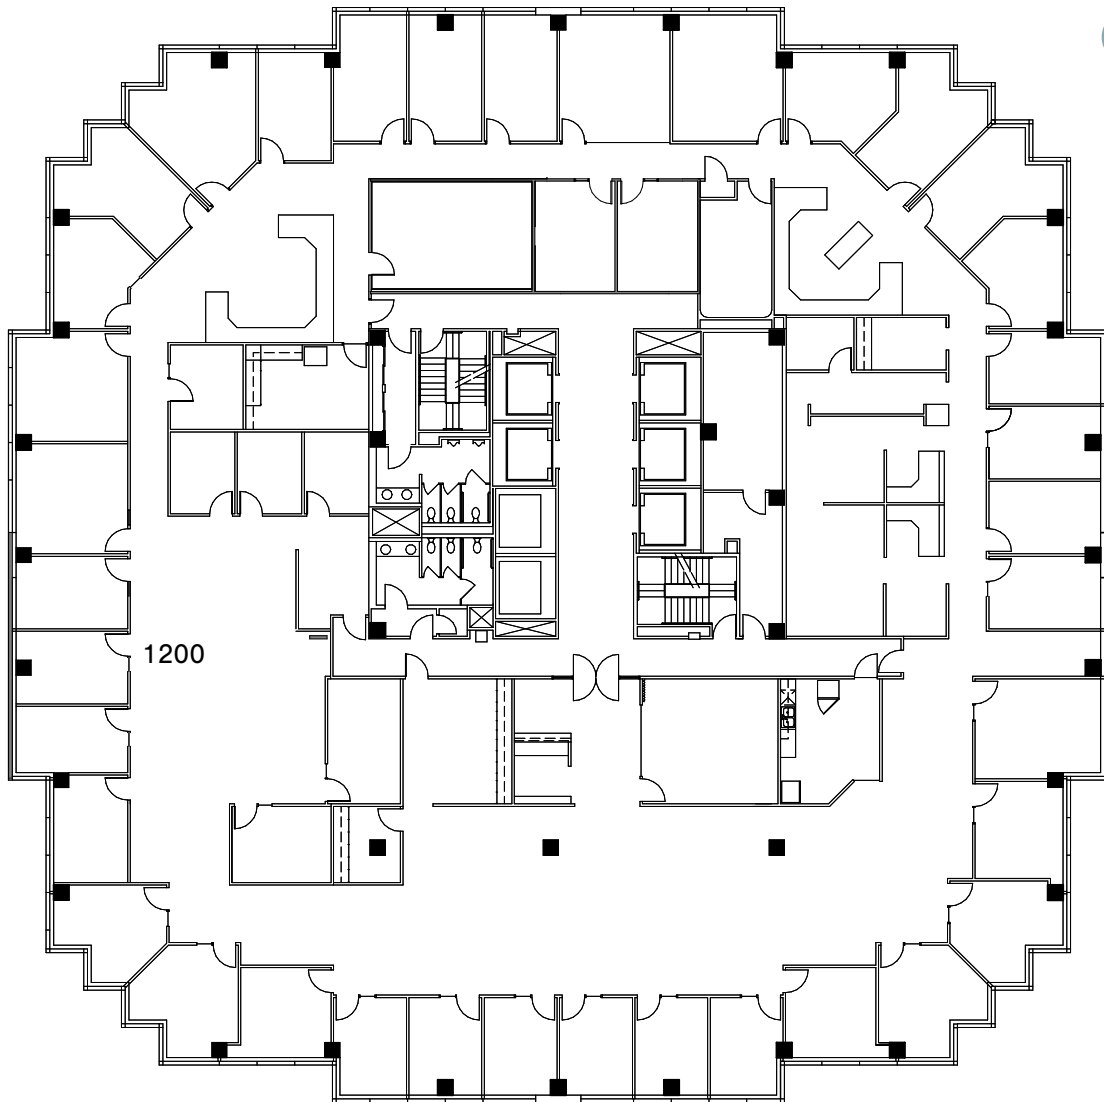

# KOIN TOWER

SCAN TO VIEW

KOIN VIDEO

NORTH

SW 3RD AVE.

SW CLAY ST.

FLOOR NO. *12*    SQUARE FEET *19,877*    SUITE NUMBER *1200*