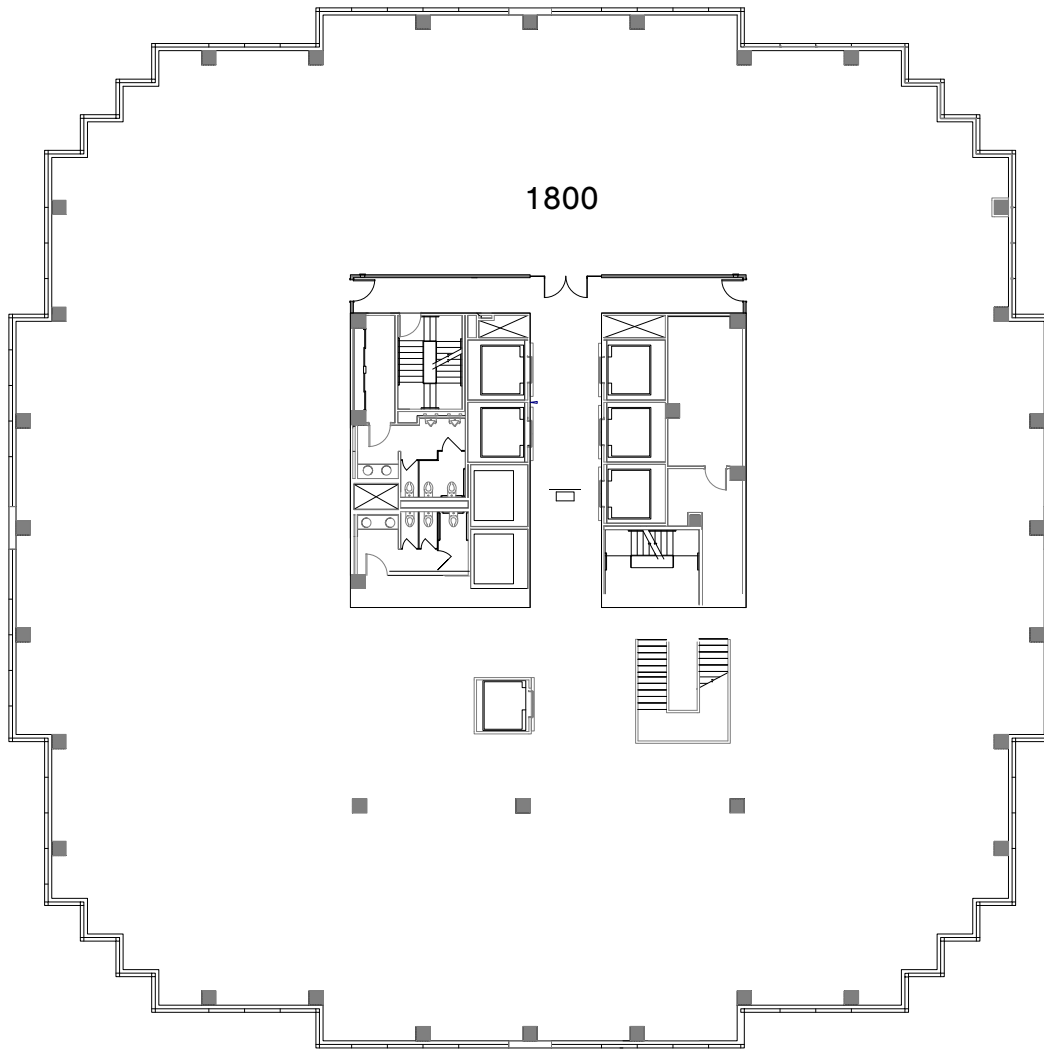

# KOIN TOWER

SCAN TO VIEW

KOIN VIDEO

NORTH

1800

SW 3RD AVE.

SW CLAY ST.

FLOOR NO. *18*    SQUARE FEET *19,924*    SUITE NUMBER *1800*