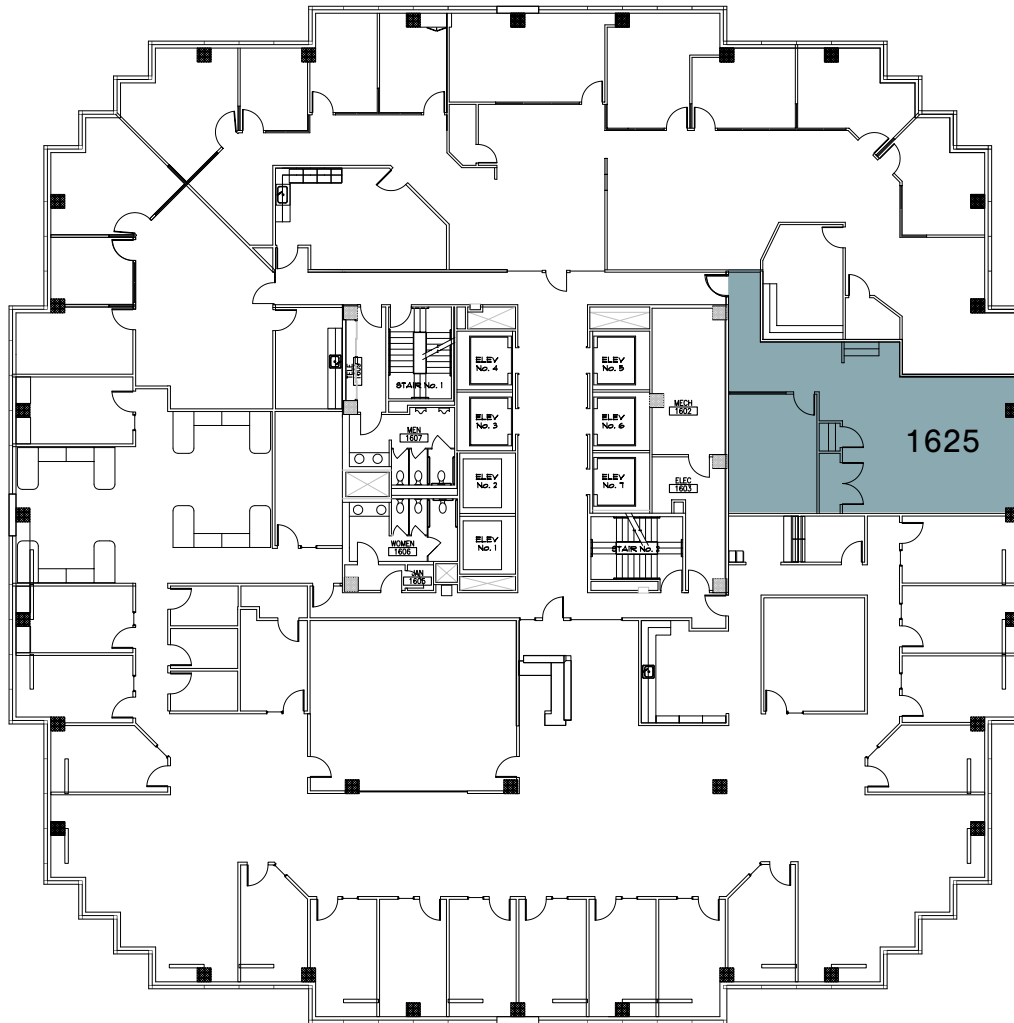

# KOIN TOWER

SCAN TO VIEW

KOIN VIDEO

NORTH

SW 3RD AVE.

SW CLAY ST.

FLOOR NO. *16*    SQUARE FEET *1,369*    SUITE NUMBER *1625*