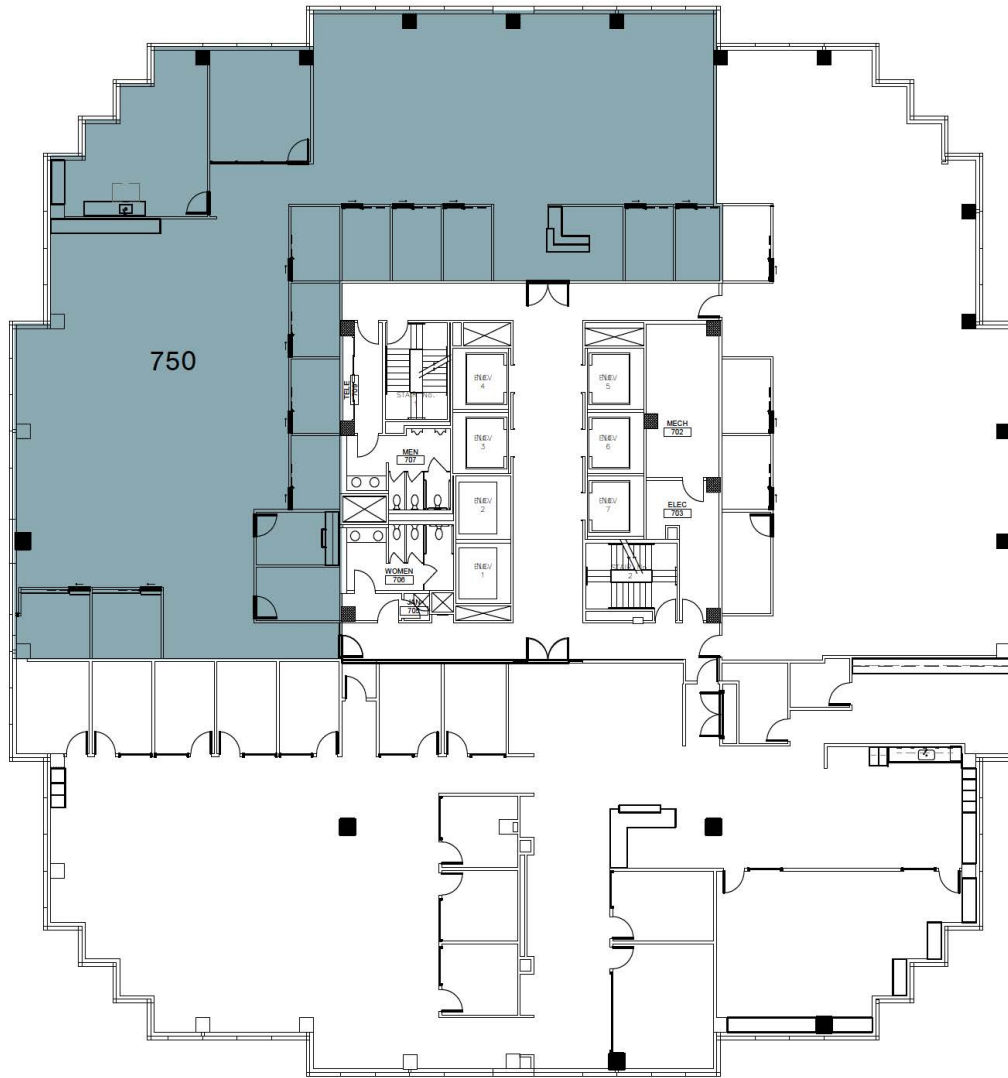

# KOIN TOWER

SCAN TO VIEW

KOIN VIDEO

NORTH

SW 3RD AVE.

SW CLAY ST.

FLOOR NO. 7    SQUARE FEET 6,996    SUITE NUMBER 750