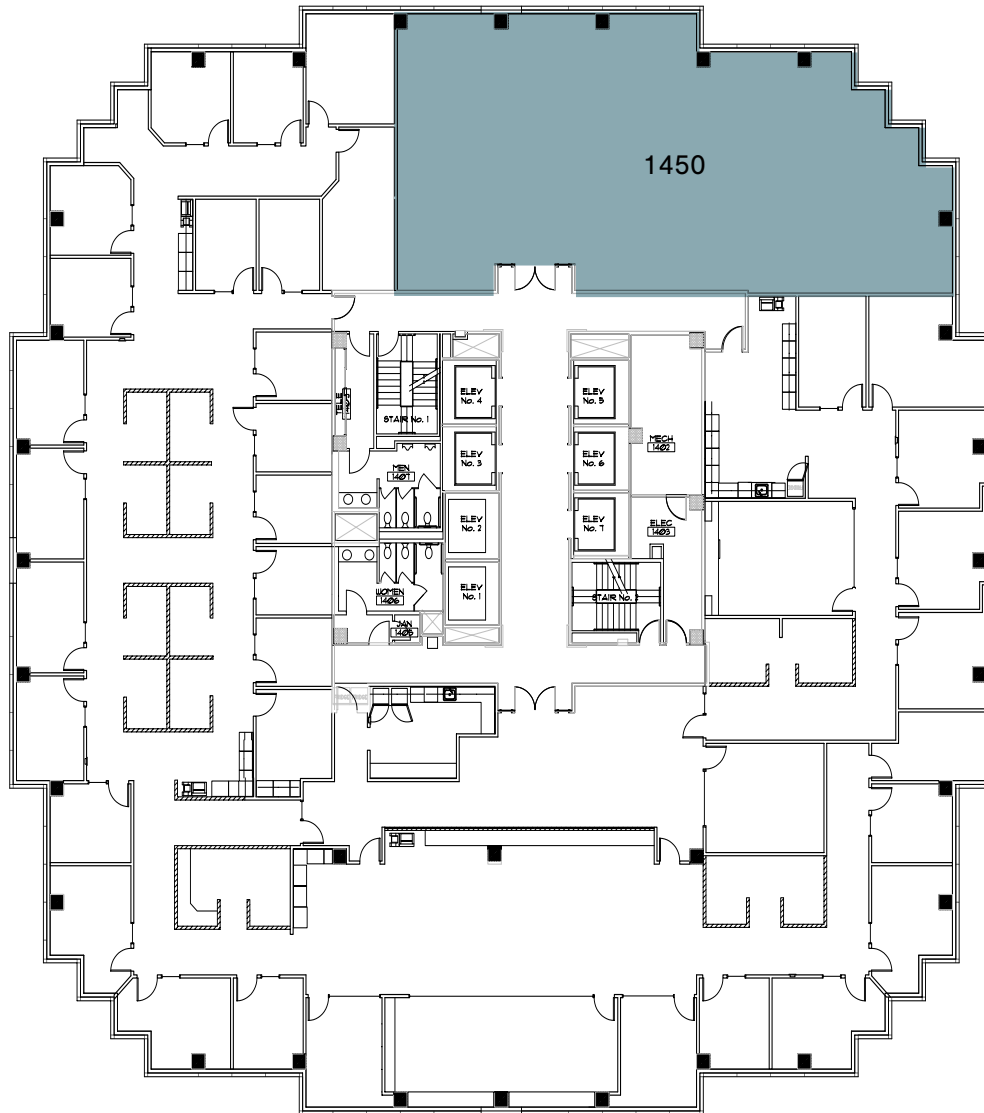

# KOIN TOWER

SCAN TO VIEW

KOIN VIDEO

NORTH

SW 3RD AVE.

SW CLAY ST.

FLOOR NO. 14    SQUARE FEET 3,424    SUITE NUMBER 1450