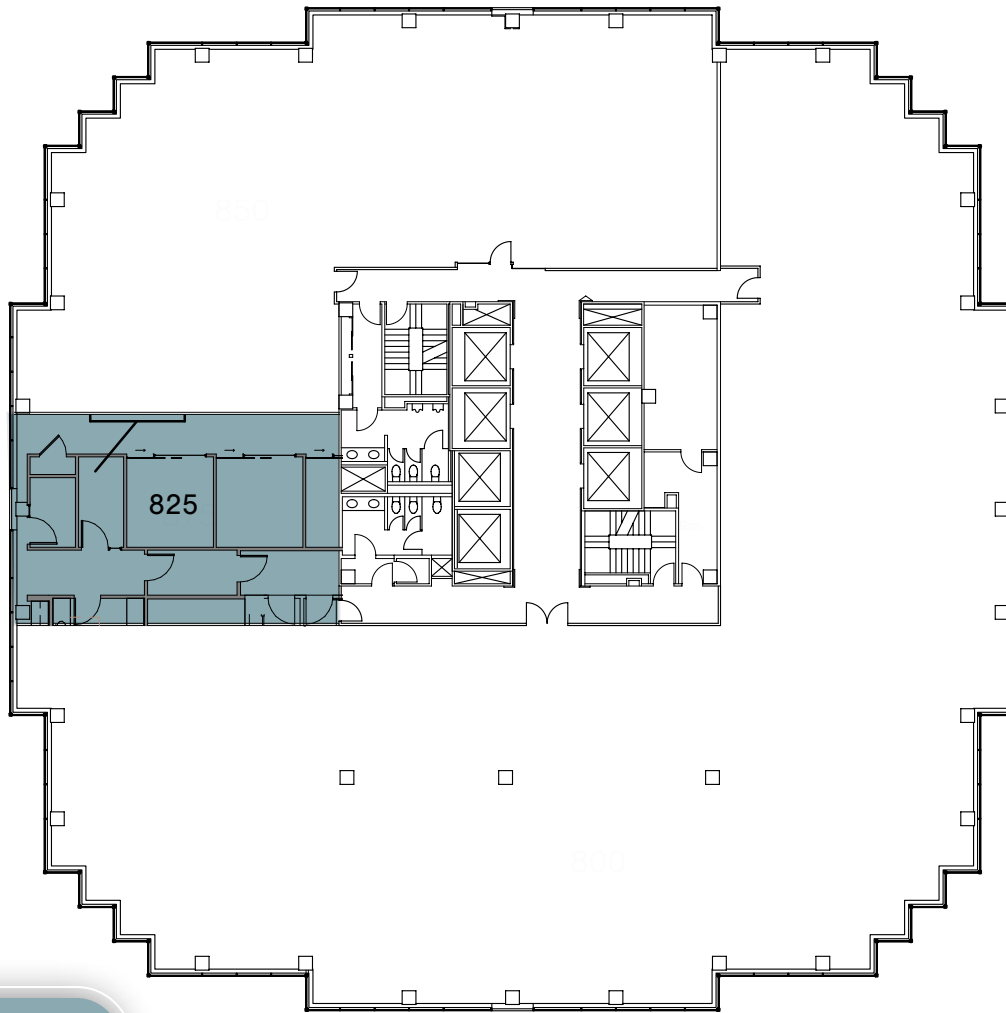

# KOIN TOWER

SCAN TO VIEW

KOIN VIDEO

NORTH

SW 3RD AVE.

SW CLAY ST.

FLOOR NO. 8    SQUARE FEET *1,830*    SUITE NUMBER *825*