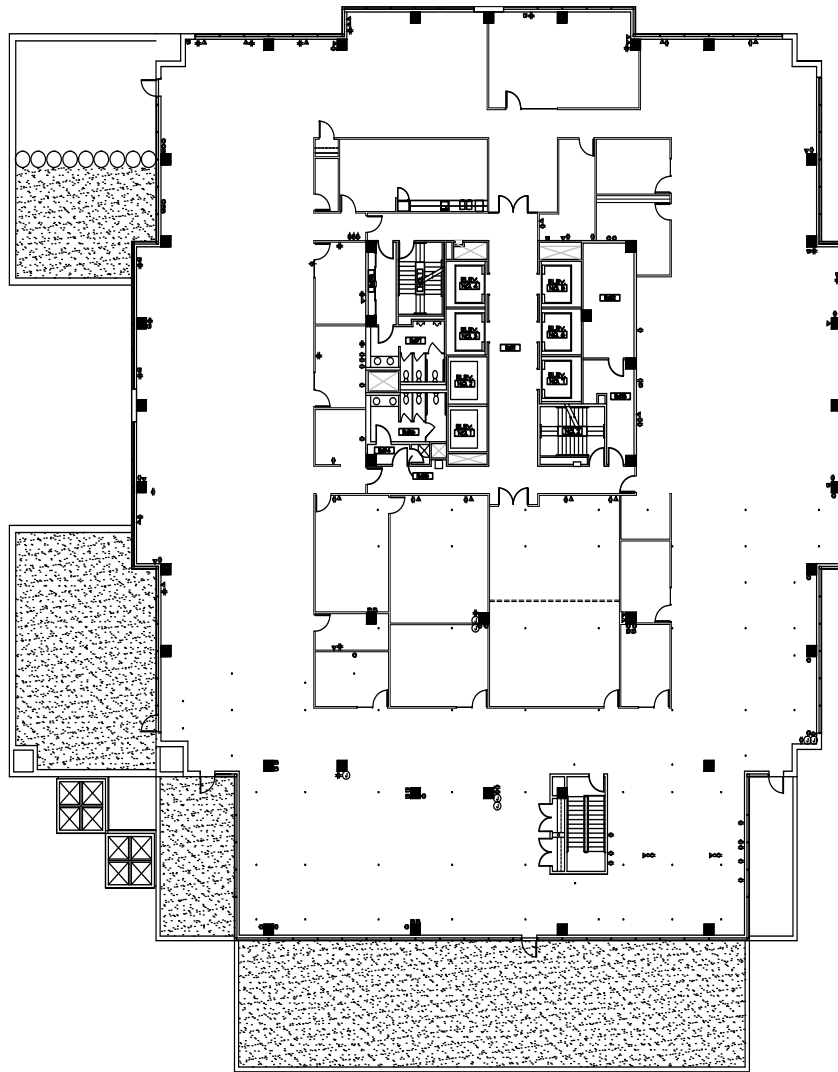

# KOIN TOWER

SCAN TO VIEW

KOIN VIDEO

NORTH

SW 3RD AVE.

SW CLAY ST.

FLOOR NO. 5    SQUARE FEET 27,201    SUITE NUMBER 500