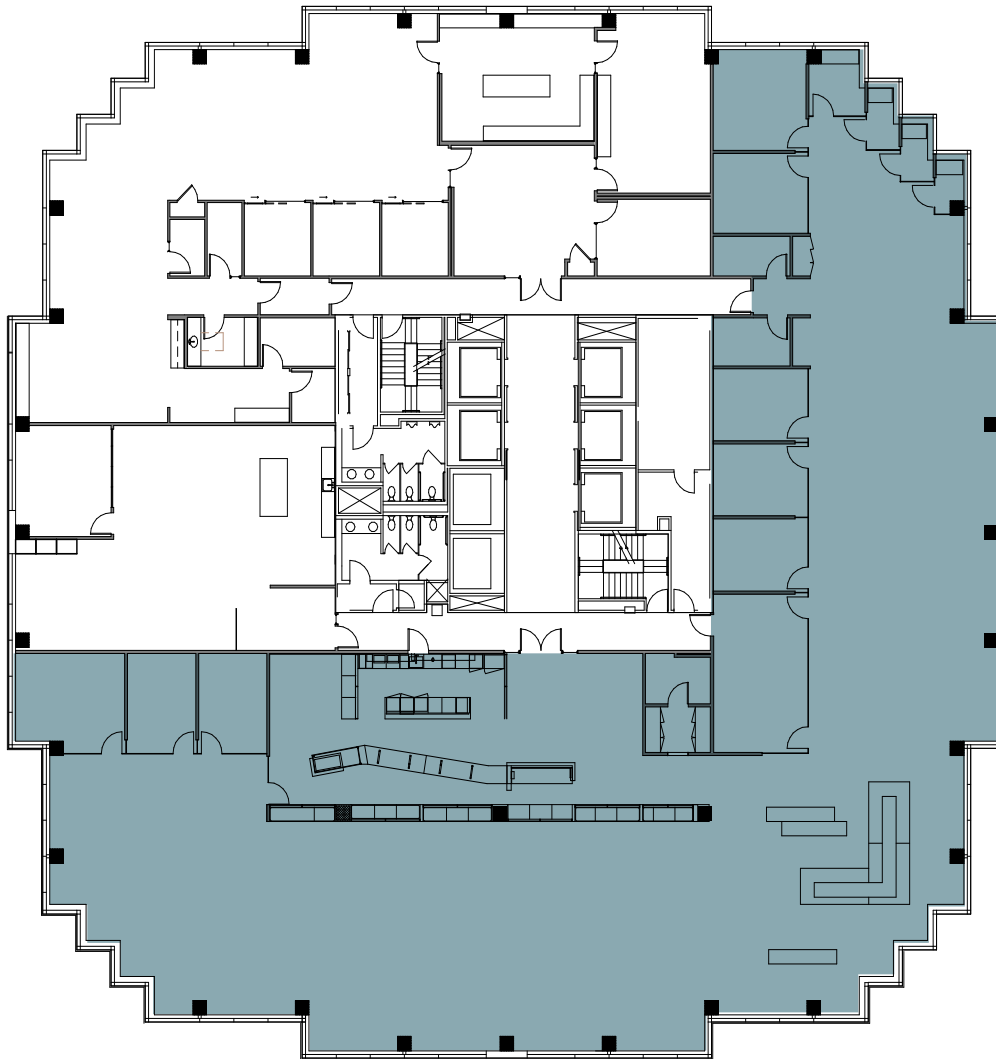

# KOIN TOWER

SCAN TO VIEW

KOIN VIDEO

NORTH

SW 3RD AVE.

SW CLAY ST.

FLOOR NO. 8    SQUARE FEET *12,747*    SUITE NUMBER *800*