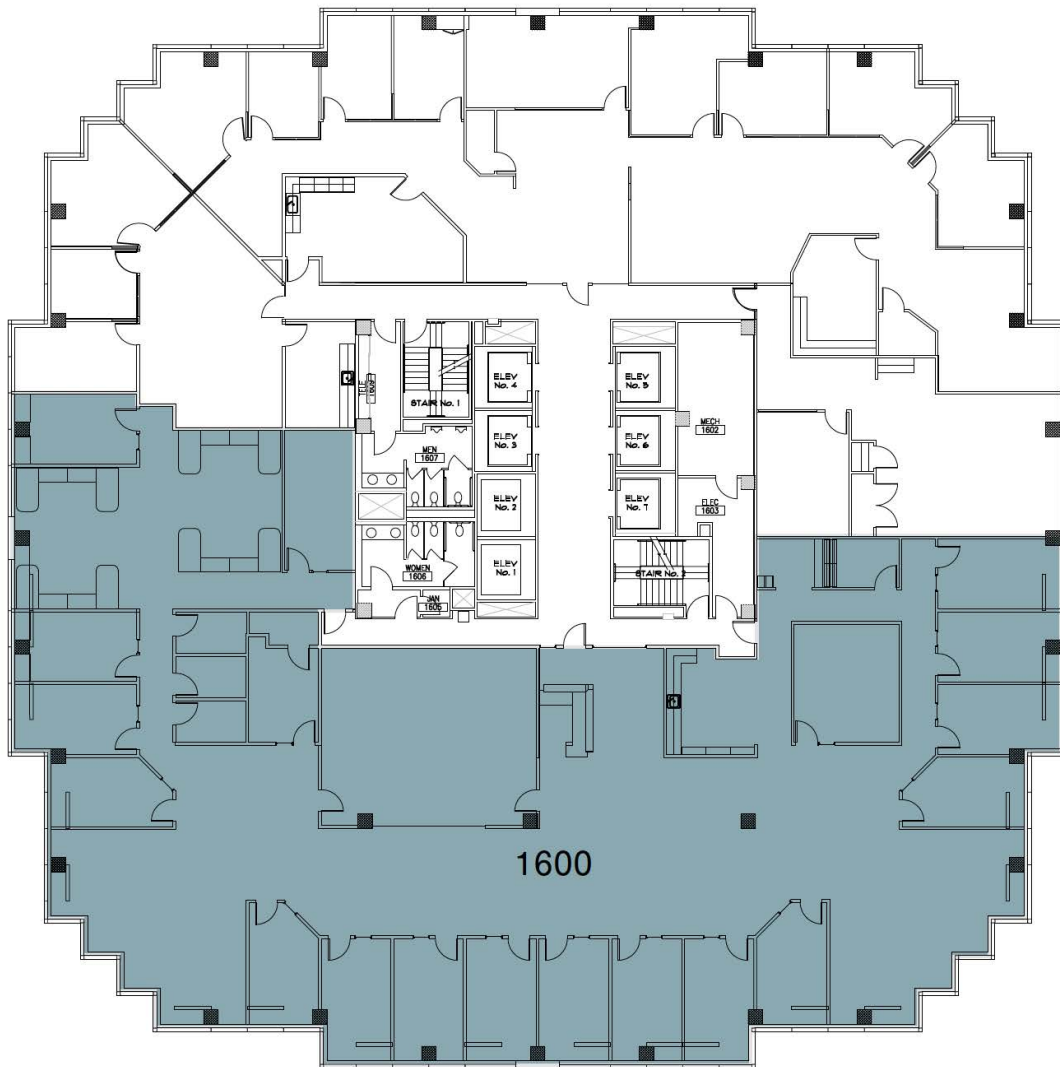

# KOIN TOWER

SCAN TO VIEW

KOIN VIDEO

NORTH

SW 3RD AVE.

SW CLAY ST.

FLOOR NO. *16*    SQUARE FEET *11,623*    SUITE NUMBER *1600*