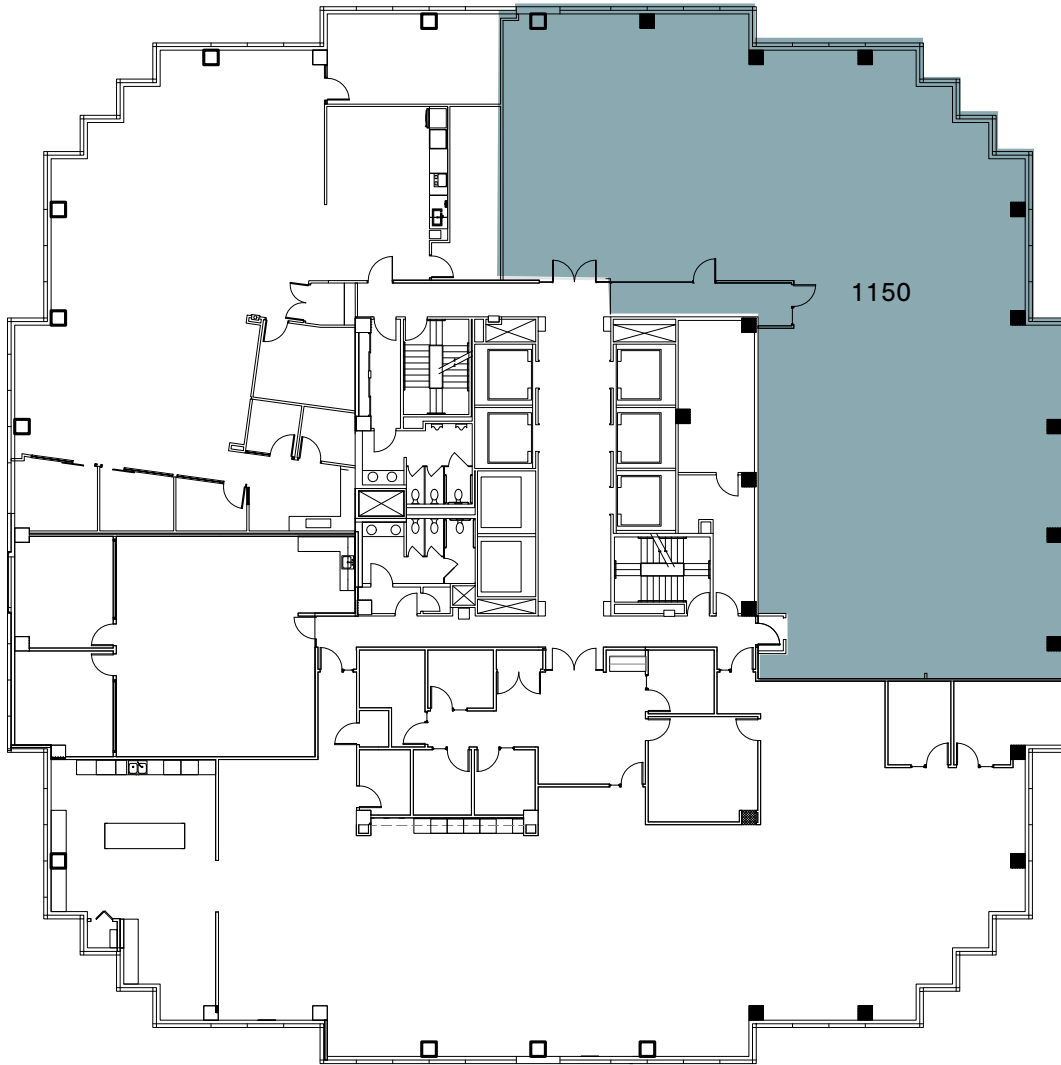

KOIN TOWER

SCAN TO VIEW

KOIN VIDEO

NORTH

SW 3RD AVE.

SW CLAY ST.

FLOOR NO. *11* SQUARE FEET *5,901* SUITE NUMBER *1150*

KOIN TOWER