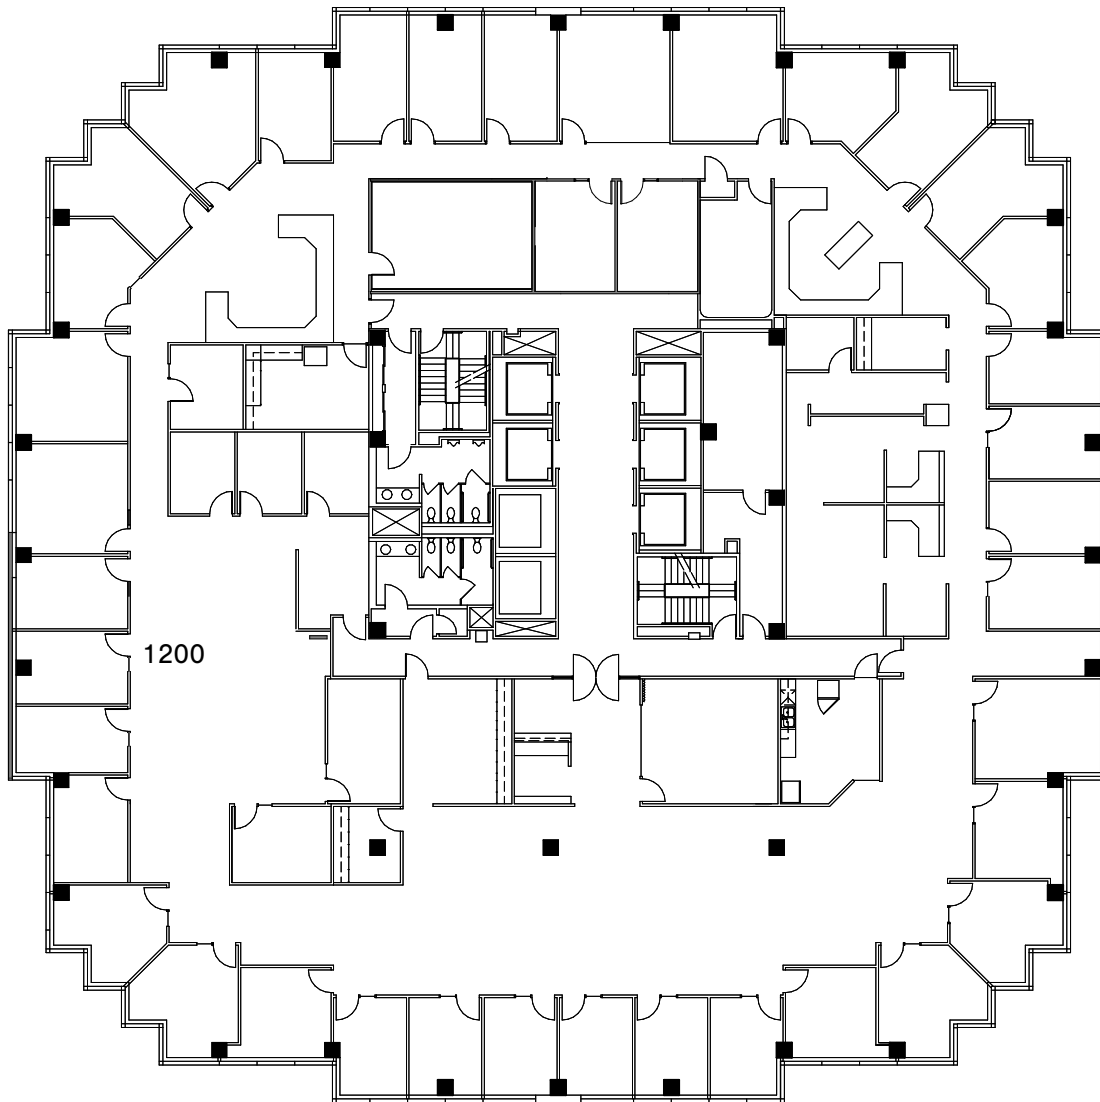

KOIN TOWER

SCAN TO VIEW

KOIN VIDEO

NORTH

SW 3RD AVE.

SW CLAY ST.

FLOOR NO. *12* SQUARE FEET *19,877* SUITE NUMBER *1200*

KOIN TOWER