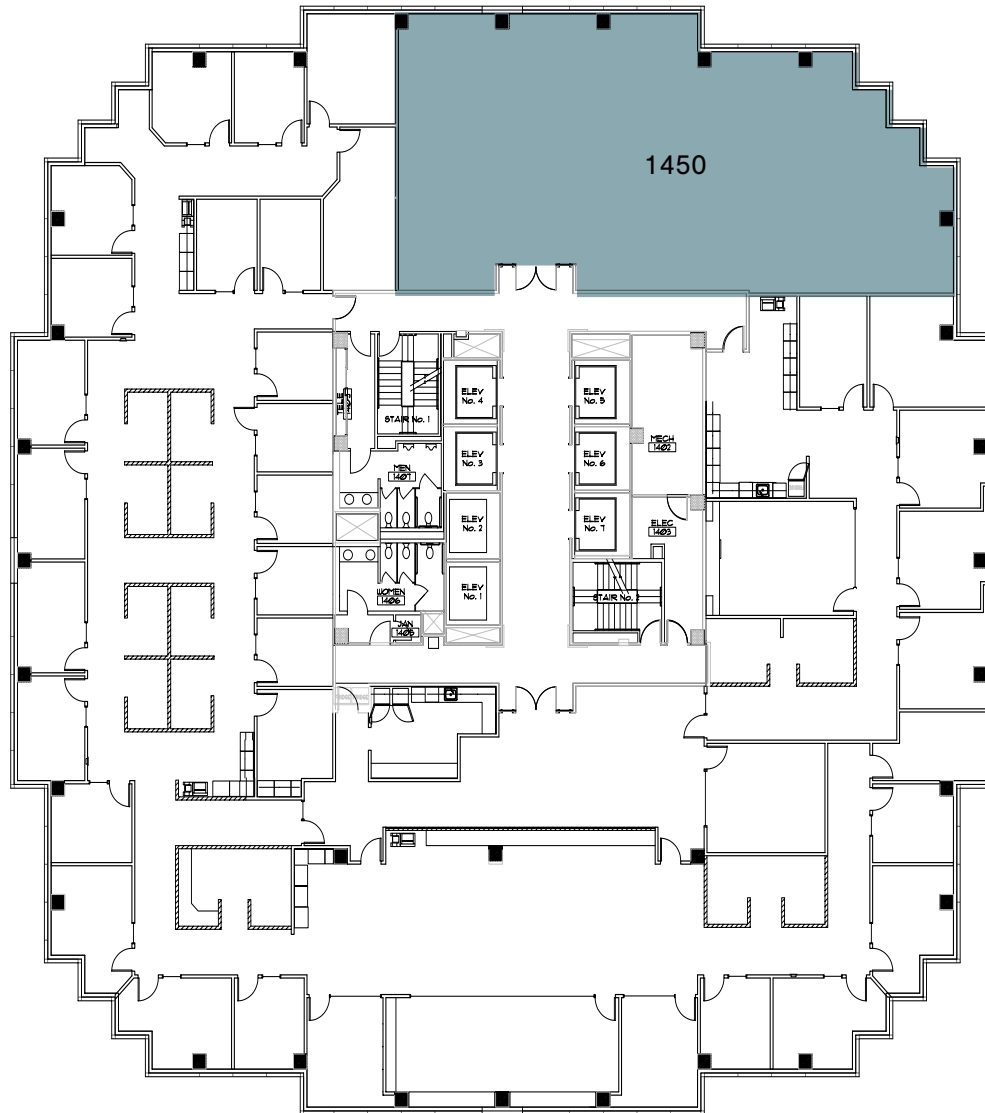

KOIN TOWER

SCAN TO VIEW

KOIN VIDEO

NORTH

SW 3RD AVE.

SW CLAY ST.

FLOOR NO. 14 SQUARE FEET 3,424 SUITE NUMBER 1450

KOIN TOWER