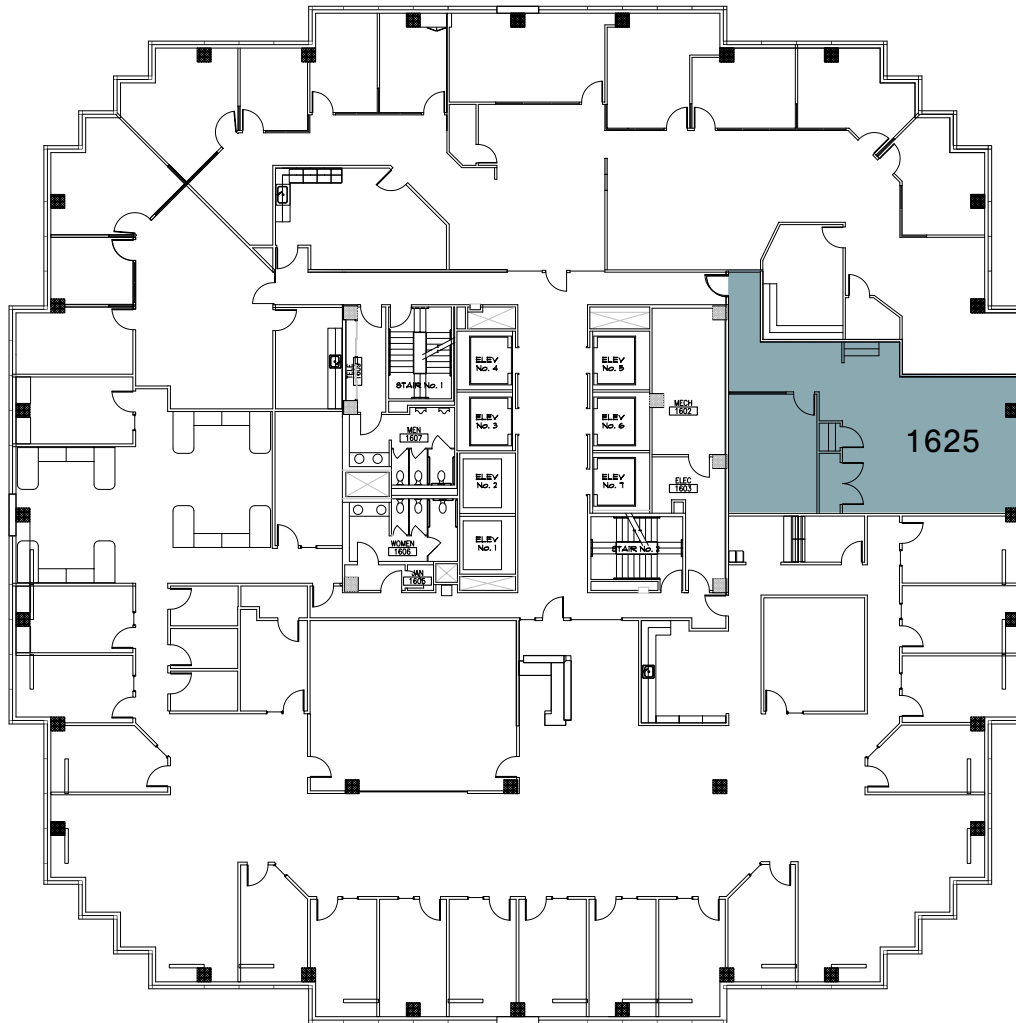

KOIN TOWER

SCAN TO VIEW

KOIN VIDEO

NORTH

SW 3RD AVE.

SW CLAY ST.

FLOOR NO. *16* SQUARE FEET *1,369* SUITE NUMBER *1625*

KOIN TOWER