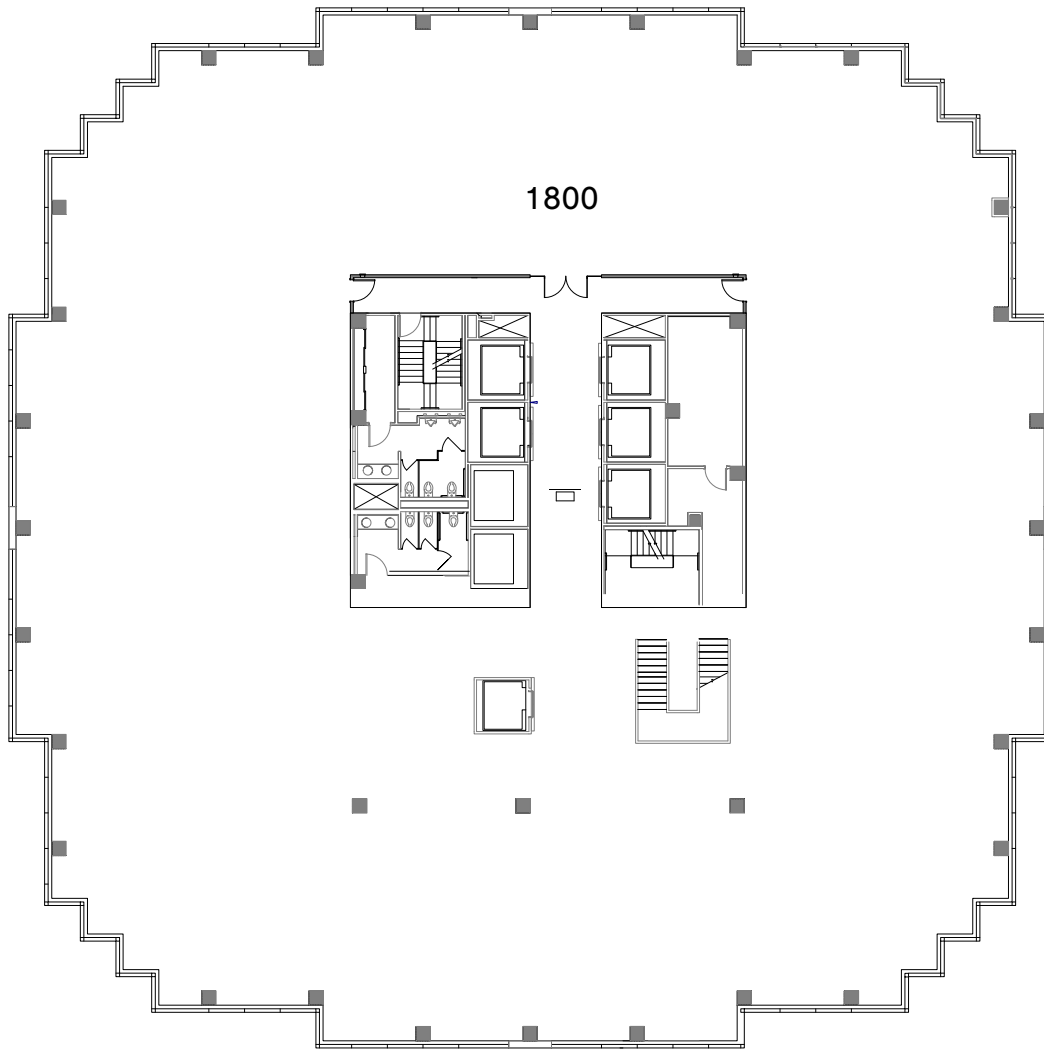

KOIN TOWER

SCAN TO VIEW

KOIN VIDEO

NORTH

1800

SW 3RD AVE.

SW CLAY ST.

FLOOR NO. *18* SQUARE FEET *19,924* SUITE NUMBER *1800*