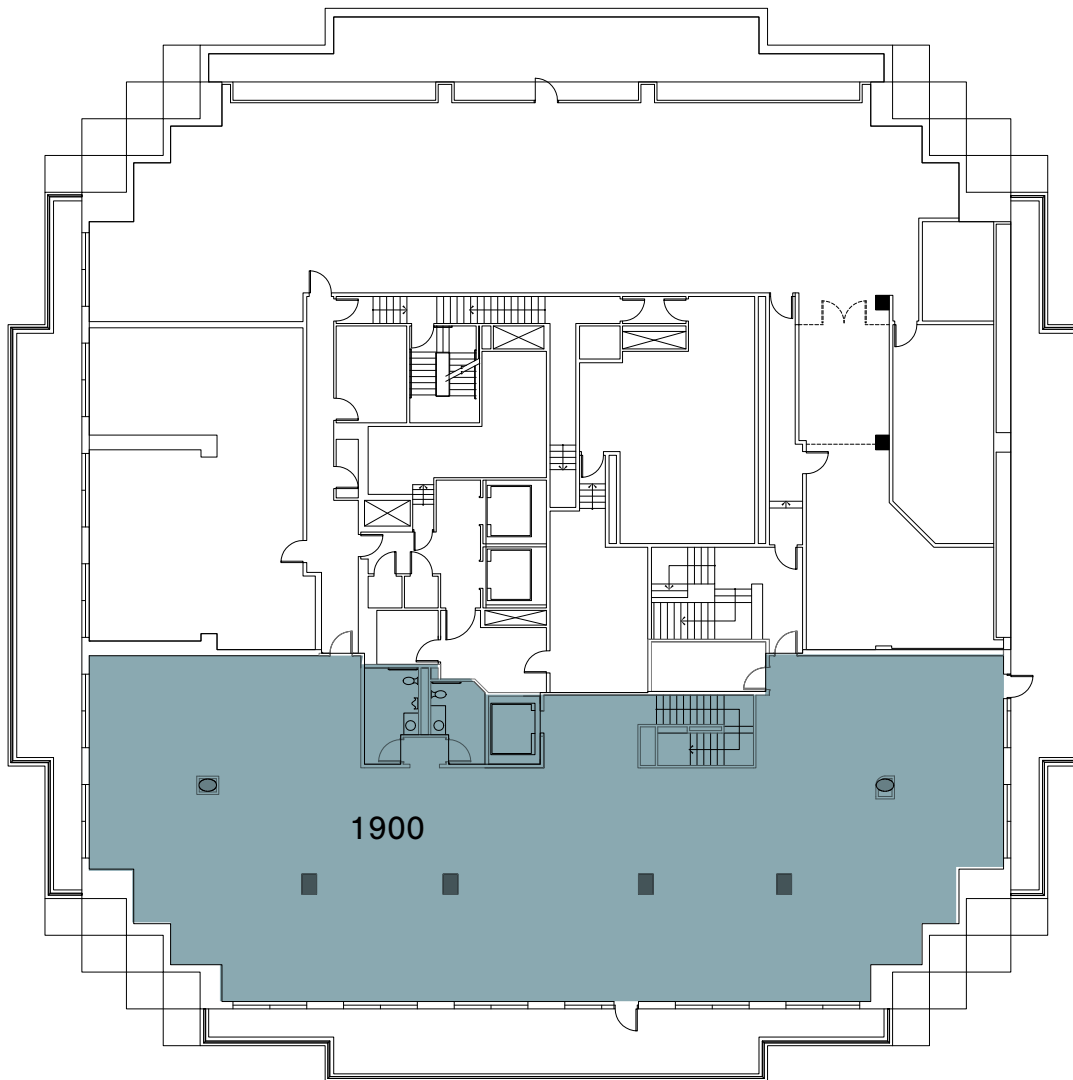

KOIN TOWER

SCAN TO VIEW

KOIN VIDEO

NORTH

SW 3RD AVE.

SW CLAY ST.

FLOOR NO. *19* SQUARE FEET *6,489* SUITE NUMBER *1900*

KOIN TOWER