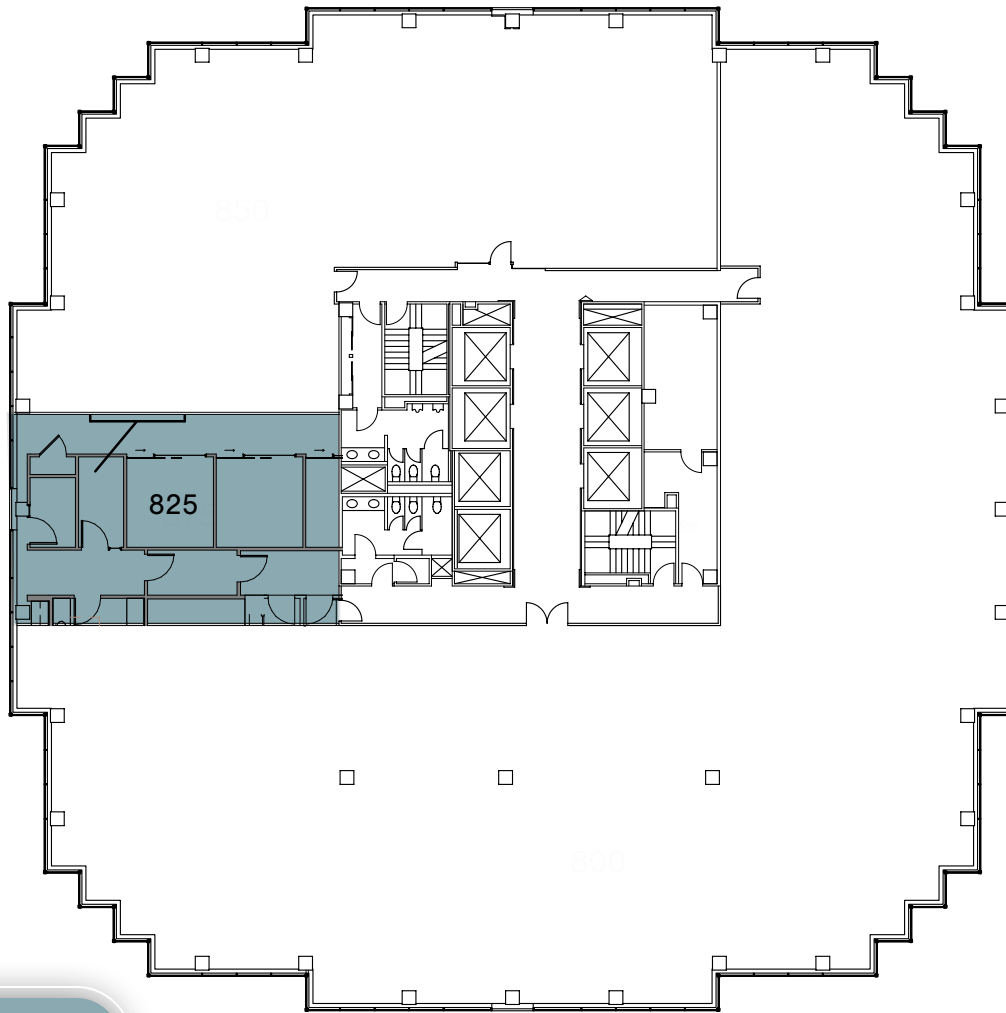

KOIN TOWER

SCAN TO VIEW

KOIN VIDEO

NORTH

SW 3RD AVE.

SW CLAY ST.

FLOOR NO. 8 SQUARE FEET *1,830* SUITE NUMBER *825*

KOIN TOWER